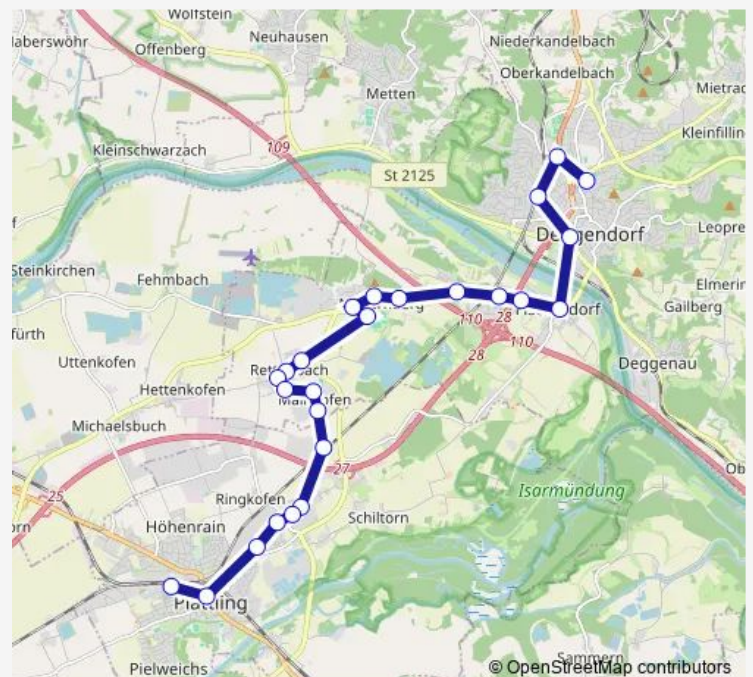

### Route schedule

Plattling, RS Salvatorstr. — Deggendorf Hbf

Monday	12:50
Tuesday	12:50
Wednesday	12:50
Thursday	12:50
Friday	12:50
Saturday	—
Sunday	—

### Route info

Direction: Plattling, RS Salvatorstr.

Stops: 11

Trip Duration: 0 hour 25 min

**Direction**

Plattling — Deggendorf Hbf

25 stops

[Open route schedule](#)