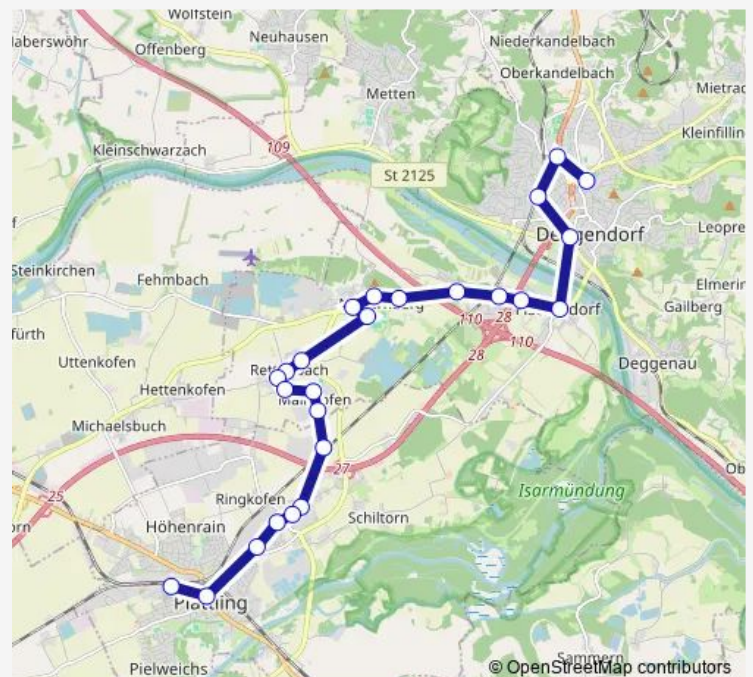

### Route schedule

Plattling, RS Salvatorstr. — Deggendorf Hbf

Monday 12:50

Tuesday 12:50

Wednesday 12:50

Thursday 12:50

Friday 12:50

Saturday —

### Route info

Direction: Plattling, RS Salvatorstr.

Stops: 11

Trip Duration: 0 hour 25 min

**Direction**

Plattling — Deggendorf Hbf

25 stops

[Open route schedule](#)