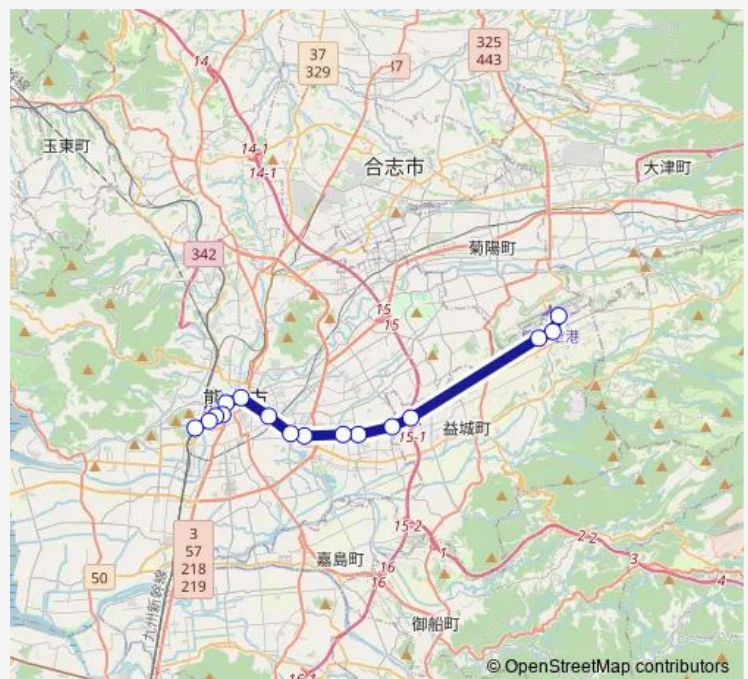

Monday 08:40-19:30

Tuesday 08:40-19:30

Wednesday 08:40-19:30

Thursday 08:40-19:30

Friday 08:40-19:30

Saturday 08:40-19:30

Sunday 08:40-19:30

Route info

Direction: 阿蘇くまもと空港

Stops: 16

Trip Duration: 1 hour 3 min

■ AP-2 : 阿蘇くまもと空港→グランメッセ→県庁前→
熊本駅

BusMaps

Bus time schedules and route maps are available in an offline PDF at busmaps.com. Use the busmaps.com website to see live bus times, train schedule or subway schedule, and step-by-step directions for all public transit in Kumamoto