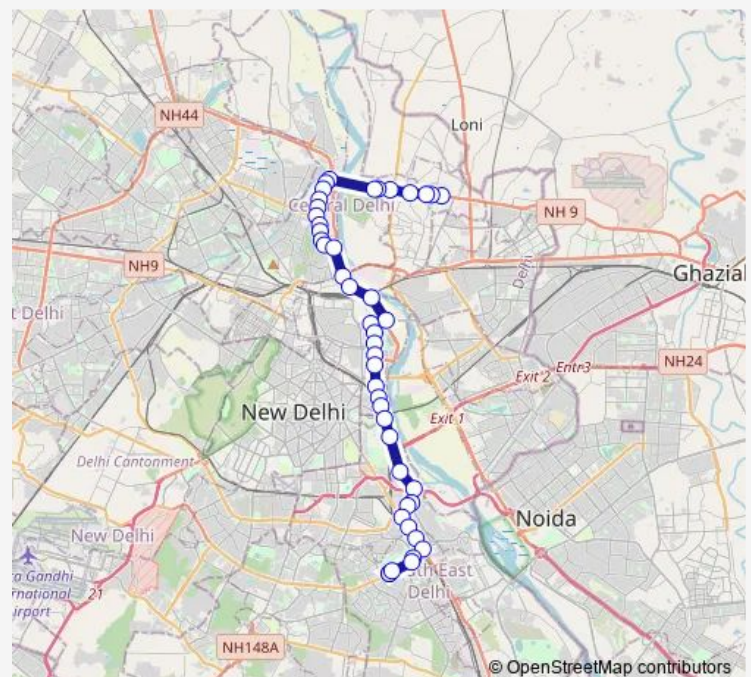

Isbt Kashmere Gate (Orr)

Yamuna Bazaar

Vijay Ghat By Pass

Route schedule

C 4 Yamuna Vihar — Nehru Place Terminal

Monday 05:00-20:18

Tuesday 05:00-20:18

Wednesday 05:00-20:18

Thursday 05:00-20:18

Friday 05:00-20:18

Saturday 05:00-20:18

Sunday 05:00-20:18

Route info

Direction: C 4 Yamuna Vihar

Stops: 45

Trip Duration: 1 hour 48 min

412down

BusMaps

Geeta Colony Road Crossing

Shanti Vana

Shakti Sthal

Raj Ghat (Ring Road)

Gandhi Darshan

Indira Gandhi Stadium