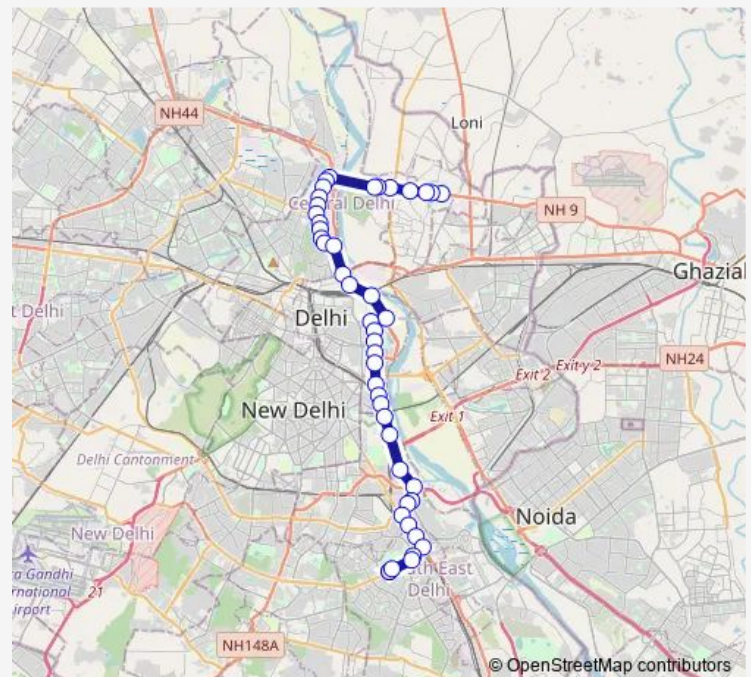

### Route schedule

C 4 Yamuna Vihar — Nehru Place Terminal

Monday 05:00-20:18

Tuesday 05:00-20:18

Wednesday 05:00-20:18

Thursday 05:00-20:18

Friday 05:00-20:18

Saturday 05:00-20:18

### Route info

Direction: C 4 Yamuna Vihar

Stops: 45

Trip Duration: 1 hour 48 min

412down

Geeta Colony Road Crossing

Shanti Vana

Shakti Sthal