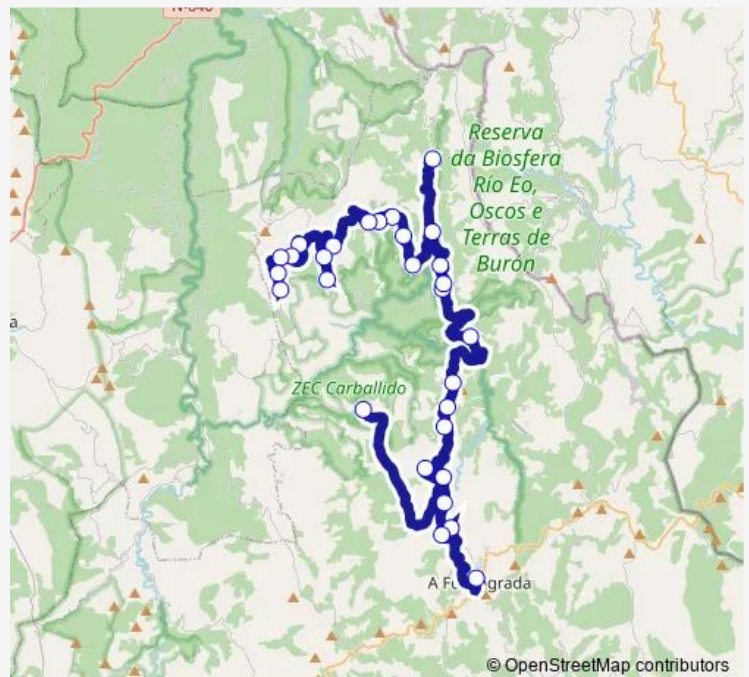

Thursday 13:30

Friday 13:30

Saturday —

Sunday —

Route info

Direction: A Fonsagrada

Stops: 29

Trip Duration: 1 hour 29 min

RIO DE Sabugos

Direction

RIO DE Sabugos — A Fonsagrada

29 stops

[Open route schedule](#)

RIO DE Sabugos

Vilar de Calvos

Burela

Trobo (dársena)

AS Pozas

Vilamaior

Mazaeda Norte

Riotorto

Maderne

Route schedule

RIO DE Sabugos — A Fonsagrada

Monday 08:20

Tuesday 08:20

Wednesday —

Thursday 08:20

Friday 08:20

Saturday —

Sunday —

Route info