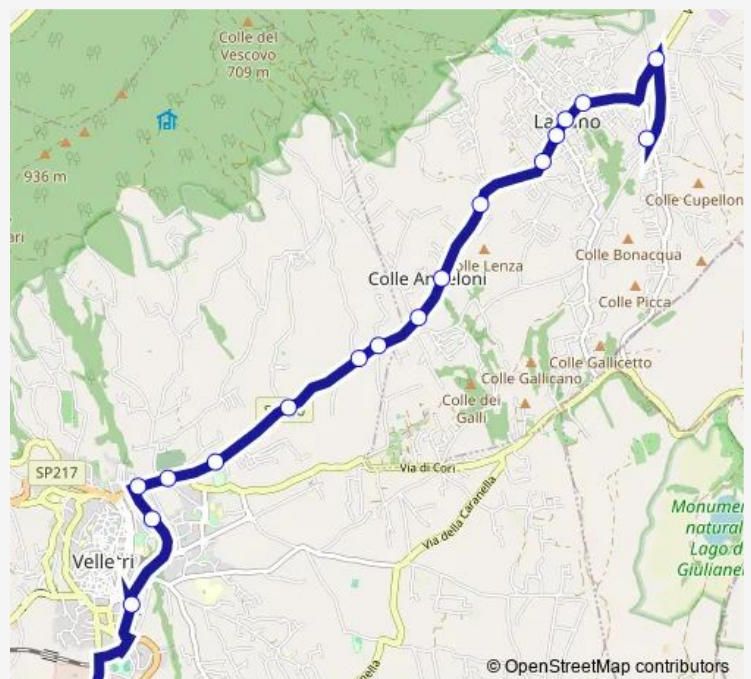

Velletri | Via Ariana Via Cori # f13722

Velletri | Cimitero # f13723

Velletri | Via Lata Viale Volsci # f13724

Velletri | Ist. Superiore C. Battisti # f2821

Velletri | Stazione FS # f2818

Velletri | Polo Didattico | Liceo Landi # f13375

**Route schedule**

Lariano | Piazza Brass # f13737 — Velletri | Polo Didattico | Liceo Landi # f13375

Monday	07:15
Tuesday	07:15
Wednesday	07:15
Thursday	07:15
Friday	07:15
Saturday	—
Sunday	—

**Route info**

Direction: Lariano | Piazza Brass # f13737

Stops: 18

Trip Duration: 0 hour 32 min

Lariano - Velletri # VI938d

Bus time schedules and route maps are available in an offline PDF at [busmaps.com](https://busmaps.com). Use the [busmaps.com](https://busmaps.com) website to see live bus times, train schedule or subway schedule, and step-by-step directions for all public transit in Lariano