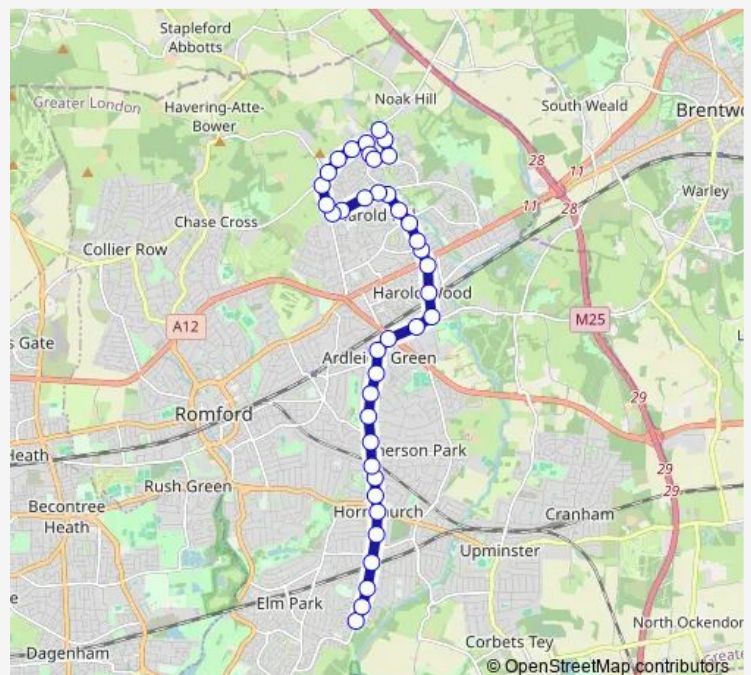

Harold Wood Station

St Peter's Church (RM3)

Recreation Avenue

Rosslyn Avenue

Southend Arterial Road

Route schedule

Wincanton Road Noak Hill — St George's Park

Monday 05:10-23:42

Tuesday 05:10-23:42

Wednesday 05:10-23:42

Thursday 05:10-23:42

Friday 05:10-23:42

Saturday 05:10-23:42

Sunday 06:47-23:42

Route info

Direction: Wincanton Road Noak Hill

Stops: 34

Trip Duration: 0 hour 29 min

Ardleigh Green School

New City College / Ardleigh Green

Ayloffs Walk

Haynes Road

Burntwood Avenue

Emerson Park Station

Direction

Miramar Way — Wincanton Road Noak Hill

39 stops

[Open route schedule](#)

Miramar Way

St George's Park

Vaughan Avenue

Hornchurch