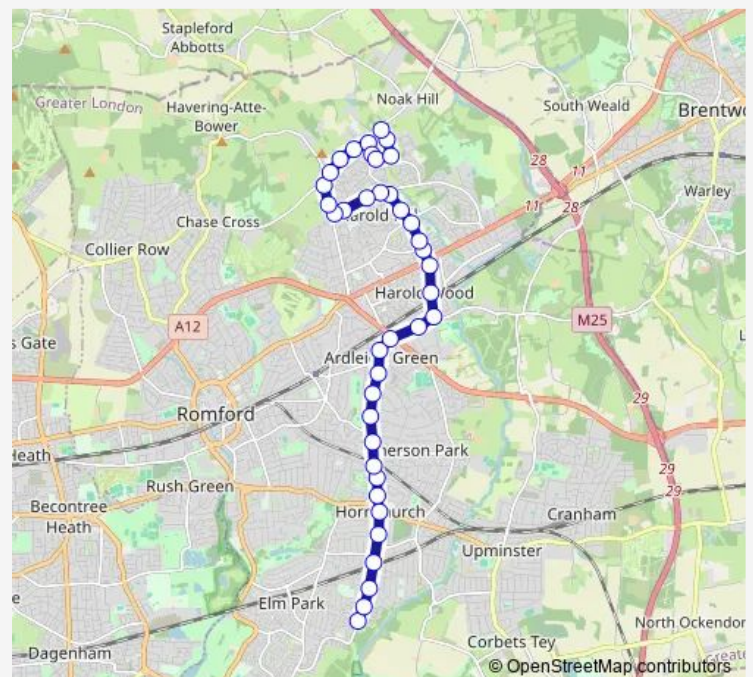

Kingsbridge Road

Camborne Avenue

Arundel Road

Harold Wood Station

St Peter's Church (RM3)

Recreation Avenue

Rosslyn Avenue

Southend Arterial Road

### Route schedule

Wincanton Road Noak Hill — St George's Park

Monday 05:10-23:42

Tuesday 05:10-23:42

Wednesday 05:10-23:42

Thursday 05:10-23:42

Friday 05:10-23:42

Saturday 05:10-23:42

### Route info

Direction: Wincanton Road Noak Hill

Stops: 34

Trip Duration: 0 hour 23 min

Ardleigh Green School

New City College / Ardleigh Green

Ayloffs Walk

Haynes Road