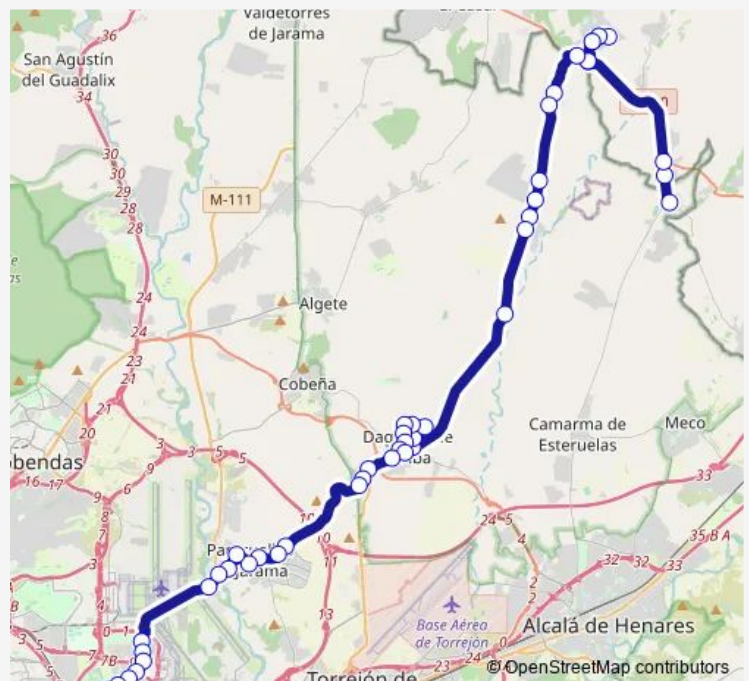

Ctra.Daganzo-Ctra.Cobeña

Ajalvir-Ctra.Daganzo

Ctra.Daganzo-Urb.La Ermita

Route schedule

Canillejas-Area Intermodal — Valdeavero-Fragua

Monday 04:10-20:55

Tuesday 04:10-20:55

Wednesday 04:10-20:55

Thursday 04:10-20:55

Friday 04:10-20:55

Saturday 04:10-20:55

Sunday 04:10-20:55

Route info

Direction: Canillejas-Area Intermodal

Stops: 42

Trip Duration: 1 hour 20 min