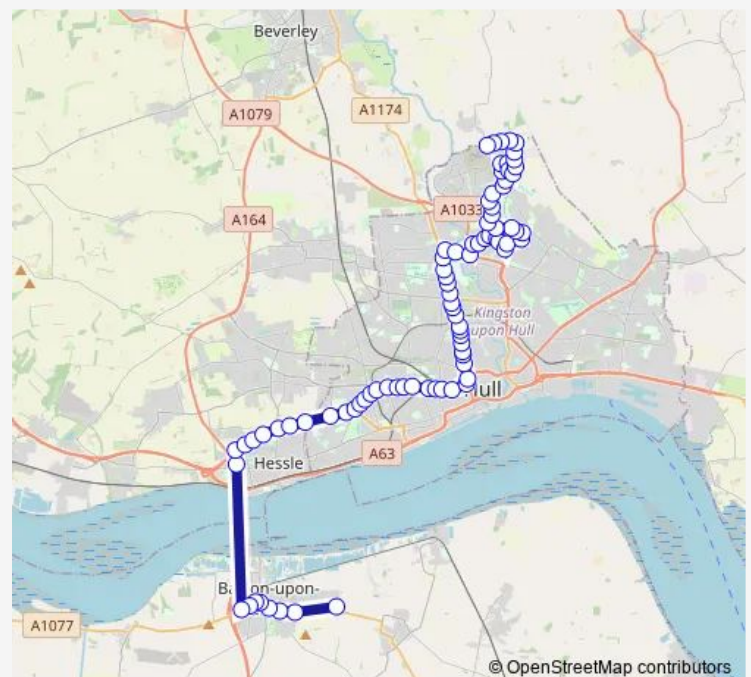

Bus 256 Hull Interchange - Barton

[Go to website](#)

Direction

Wren Kitchens — Hill Top Farm

84 stops

[Open route schedule](#)

Wren Kitchens

Cemetery

Baysgarth School

Market Place

Fire Station

Holydyke

Tofts Road

Hillside Drive

A15 Humber Bridge Rd

Hessle Boothferry Road

Hessle Boothferry Road

Hessle Boothferry Road

Hessle Boothferry Road

Hessle Boothferry Road

Hessle Boothferry Road

Hessle Boothferry Road

Anlaby Park Road North

Costello Fields

Fiveways

Wistow Grove

Newington Avenue

Route schedule

Wren Kitchens — Hill Top Farm

Monday 15:50-17:50

Tuesday 15:50-17:50

Wednesday 15:50-17:50

Thursday 15:50-17:50

Friday 15:50-17:50

Saturday —

Sunday —

Route info

Direction: Wren Kitchens

Stops: 84

Trip Duration: 1 hour 15 min

© OpenStreetMap contributors

■ 256 — Hull Interchange - Barton

BusMaps