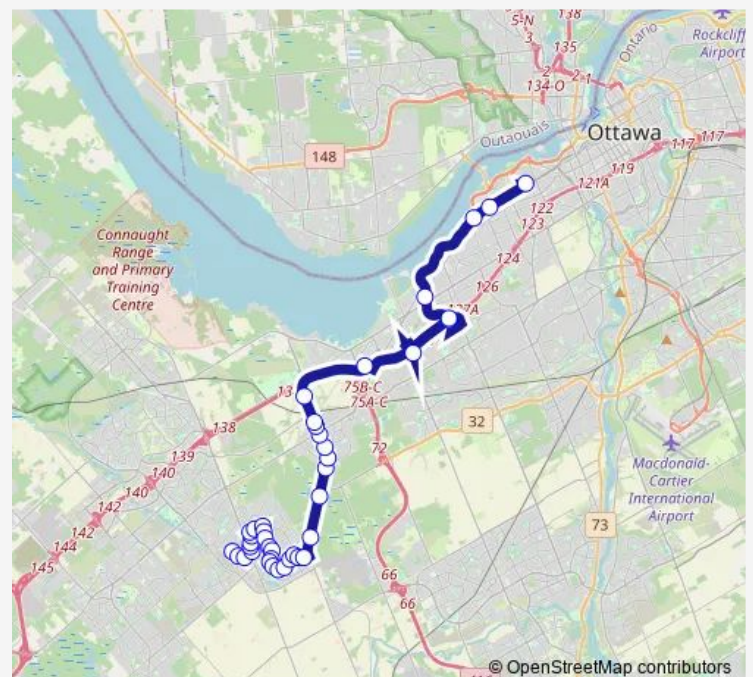

Saturday —

Sunday —

Route info

Direction: Tunney'S Pasture A

Stops: 37

Trip Duration: 0 hour 50 min

GRASSY PLAINS / DEERCHASE

BRIDGESTONE / GRASSY PLAINS

BRIDGESTONE / MILNER DOWNS

BRIDGESTONE / CEDAR VALLEY

BRIDGESTONE / BRIDLE PARK

BRIDGESTONE / FOXHALL

BRIDGESTONE / EQUESTRIAN

BRIDGESTONE / STONEHAVEN

STONEHAVEN / BRIDLEWOOD

STONEHAVEN / WIILOWGLEN

Thursday 05:37-08:21

Friday 05:37-08:21

Saturday —

Sunday —

Route info

Direction: AKERSON / BARRICK HILL

Stops: 40

Trip Duration: 0 hour 52 min