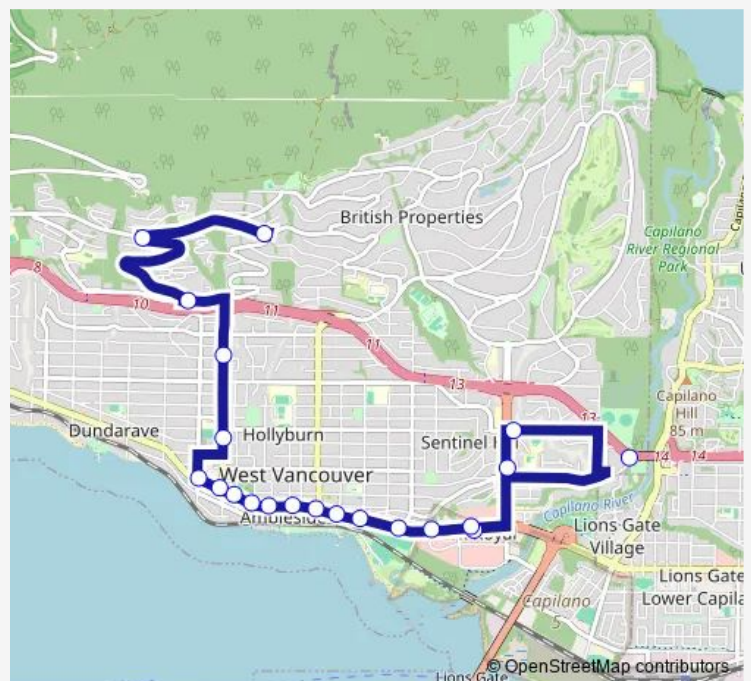

Westbound Marine Dr @ 19 St

Westbound Marine Dr @ 20 St

Westbound Marine Dr @ 21 St

Westbound Marine Dr @ 22 St

Northbound 21 St @ Haywood Ave

Northbound On 21 St @ Ottawa Ave (Flag)

Westbound On Skilift Rd @ Folkestone Way (Flag)

### Route schedule

Park Royal @ Bay 4 — Eastbound Chippendale Rd @ Westhill Dr (Flag)

Monday	06:05-19:05
Tuesday	06:05-01:05 <sup>+1</sup>
Wednesday	06:05-19:05
Thursday	06:05-19:05
Friday	06:05-22:05
Saturday	07:05-21:05
Sunday	09:05-20:05

### Route info

Direction: Park Royal @ Bay 4

Stops: 21

Trip Duration: 0 hour 35 min

■ 256 — Whitby Estate/Park Royal/Spuraway

## Direction

Eastbound Chippendale Rd @ Westhill Dr (Flag) — Eastbound Marine Dr @ 1000 Block

15 stops

[Open route schedule](#)

Eastbound Chippendale Rd @ Westhill Dr (Flag)

Southbound On Westhill Dr @ 2000 Block (Flag)