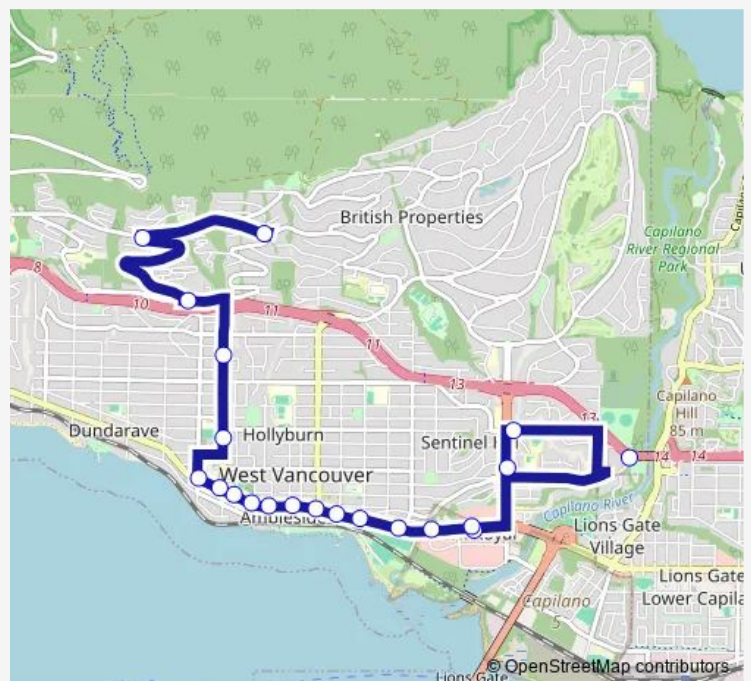

Westbound Marine Dr @ 17 St

Westbound Marine Dr @ 18 St

Westbound Marine Dr @ 19 St

Westbound Marine Dr @ 20 St

Westbound Marine Dr @ 21 St

Westbound Marine Dr @ 22 St

Northbound 21 St @ Haywood Ave

Northbound On 21 St @ Ottawa Ave (Flag)

Westbound On Skilift Rd @ Folkestone Way (Flag)

Northbound On Folkestone Way @ Chippendale Rd (Flag)

Eastbound Chippendale Rd @ Westhill Dr (Flag)

Route schedule

Park Royal @ Bay 4 — Eastbound Chippendale Rd @ Westhill Dr (Flag)

Monday	06:05-19:05
Tuesday	06:05-19:05
Wednesday	06:05-19:05
Thursday	06:05-19:05
Friday	06:05-22:05
Saturday	07:05-21:05
Sunday	09:05-20:05

Route info

Direction: Park Royal @ Bay 4

Stops: 21

Trip Duration: 0 hour 35 min

■ 256 — Whitby Estate/Park Royal/Spuraway

Direction

Eastbound Chippendale Rd @ Westhill Dr (Flag) — Eastbound Marine Dr @ 1000 Block

15 stops

[Open route schedule](#)

Eastbound Chippendale Rd @ Westhill Dr (Flag)