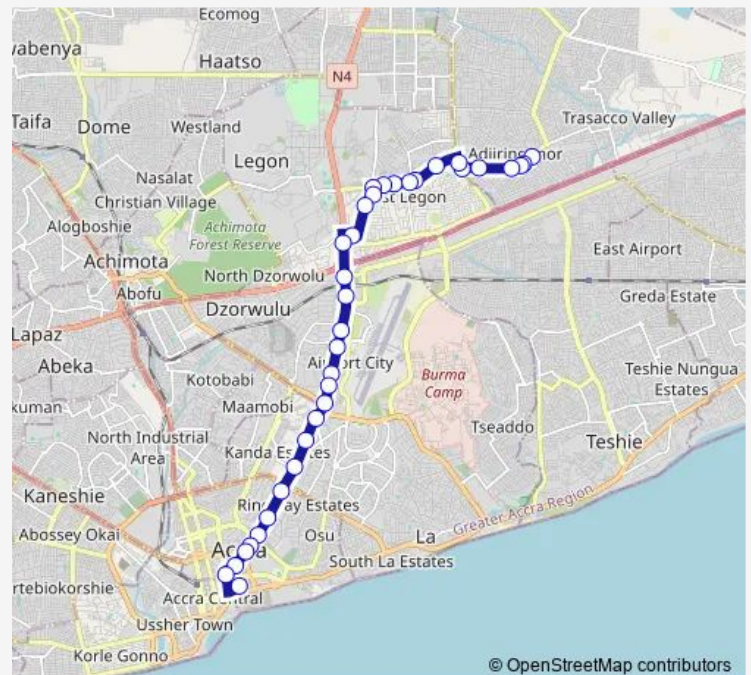

Thursday 06:00

Friday 06:00

Saturday 06:00

Sunday 06:00

Route info

Direction: Adjiringanor (Block factory)

Stops: 35

Trip Duration: 1 hour 6 min

© OpenStreetMap contributors

256 — Adjiringanor ↔ Accra New Tema Station

BusMaps

Opeibea First

Opeibea Second

37

37 Hospital

37 Water Works

Accra New Tema Station

Direction

Accra New Tema Station — Adjiringanor (Block Factory)

29 stops

[Open route schedule](#)

Accra New Tema Station

Old Tema Station

Sankara

Direction: Accra New Tema Station

Stops: 29

Trip Duration: 1 hour 6 min

Block Factory

Gate

Adjiringanor/Otanor

Adjiringanor (Block Factory)

256 Bus time schedules and route maps are available in an offline PDF at busmaps.com. Use the busmaps.com website to see live bus times, train schedule or subway schedule, and step-by-step directions for all public transit in Accra