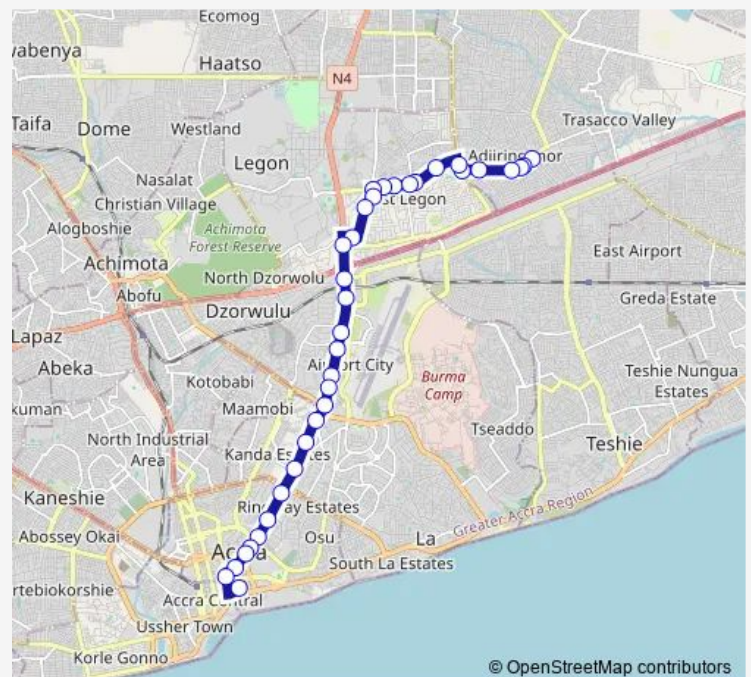

Thursday 06:00

Friday 06:00

Saturday 06:00

Sunday 06:00

Route info

Direction: Adjiringanor (Block factory)

Stops: 35

Trip Duration: 1 hour 6 min

256 — Adjiringanor ↔ Accra New Tema Station

Opeibea First

Opeibea Second

37

37 Hospital

37 Water Works

Flagstaff House

Sankara

Beduwa

American House

Adjiringanor Curve

Adjiringanor Bridge

Route schedule

Accra New Tema Station — Adjiringanor (Block Factory)

Monday 06:00

Tuesday 06:00

Wednesday 06:00

Thursday 06:00

Friday 06:00

Saturday 06:00

Sunday 06:00

Route info

Direction: Accra New Tema Station

Stops: 29