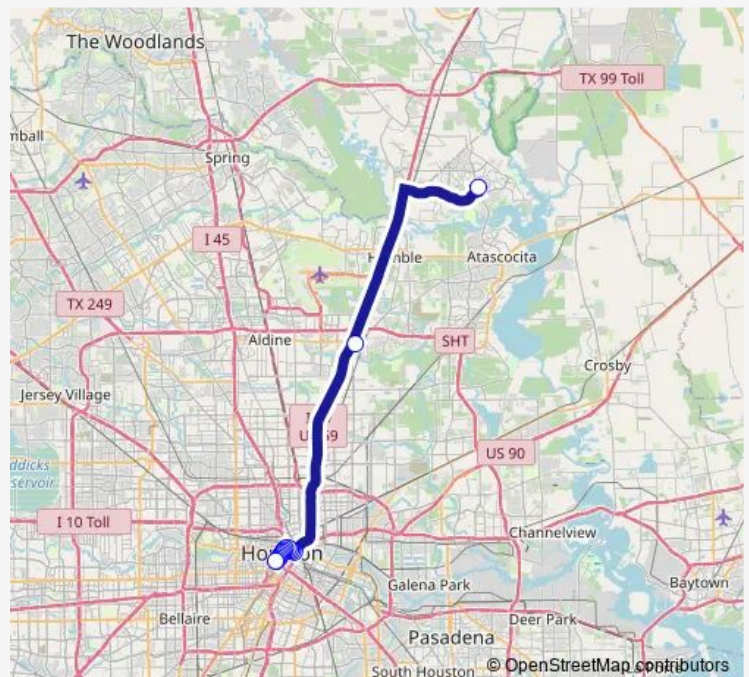

Bus 256 Eastex / Kingwood P&R

[Go to website](#)

Direction

St Joseph Pkwy @ Louisiana St — Kingwood Park & Ride

2 stops

[Open route schedule](#)

St Joseph Pkwy @ Louisiana St

Kingwood Park & Ride

Route schedule

St Joseph Pkwy @ Louisiana St — Kingwood Park & Ride

Monday 05:48-08:18

Tuesday 05:48-08:18

Wednesday 05:48-08:18

Thursday 05:48-08:18

Friday 05:48-08:18

Saturday —

Sunday —

Route info

Direction: St Joseph Pkwy @ Louisiana St

Stops: 2

Trip Duration: 0 hour 42 min

256 — Eastex / Kingwood P&R

Direction

Kingwood Park & Ride — Jefferson St @ Louisiana St

Route info

Direction: Kingwood Park & Ride

Stops: 2

Trip Duration: 0 hour 42 min

Direction

Kingwood Park & Ride — St Joseph Pkwy @ Louisiana St

15 stops

[Open route schedule](#)