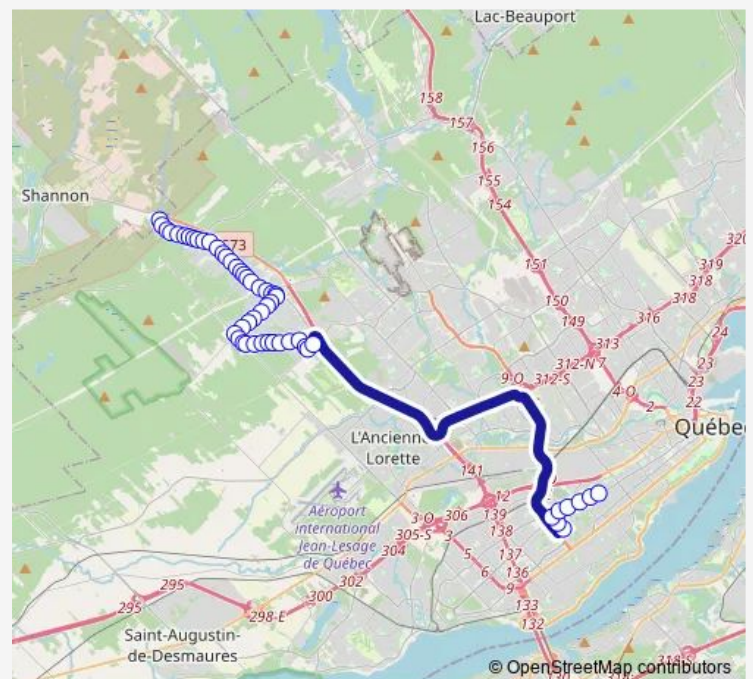

### Route schedule

Univ. Laval/1561 — Pie-XI/5682

Monday 15:40-16:46

Tuesday 15:40-16:46

Wednesday 15:40-16:46

Thursday 15:40-16:46

Friday 15:40-16:46

Saturday —

### Route info

Direction: Univ. Laval/1561

Stops: 54

Trip Duration: 0 hour 53 min

377

BusMaps

des Collégiens

l'Aéroport/5571