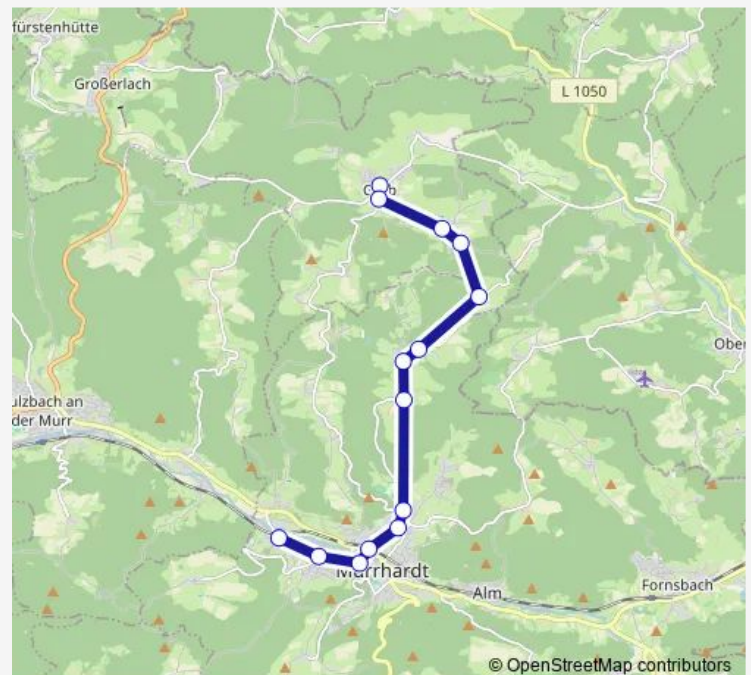

Murrh. Hörschbachschule

Murrh. Bodelschwingschule

### Route schedule

Grab Limesweg — Murrh. Bodelschwingschule

Monday 06:43-16:52

Tuesday 06:43-16:52

Wednesday 06:43-16:52

Thursday 06:43-16:52

Friday 06:43-16:52

Saturday —

### Route info

Direction: Grab Limesweg

Stops: 14

Trip Duration: 0 hour 30 min

■ 377

BusMaps

## Route schedule

Murrhardt Gymnasium — Grab Limesweg

Monday 06:36-17:10

Tuesday 06:36-17:10

Wednesday 06:36-17:10

Thursday 06:36-17:10

Friday 06:36-17:10

Saturday —