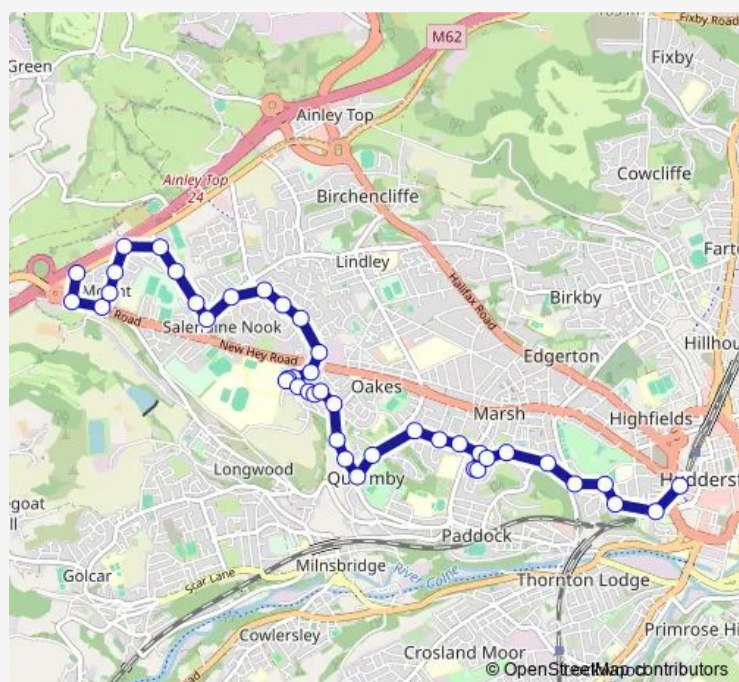

### Route schedule

Bus Station stand N — Lindley Moor Road Mount Roundabout

Monday 08:45-17:45

Tuesday 08:45-17:45

Wednesday 08:45-17:45

Thursday 08:45-17:45

Friday 08:45-17:45

Saturday 08:45-17:45

### Route info

Direction: Bus Station stand N

Stops: 41

Trip Duration: 0 hour 24 min

377 — Huddersfield - Mount

Tanyard Ave Greenfield Avenue

Greenfield Avenue

Hollyfield Ave Cornfield Ave

Cornfield Avenue

Hayfield Avenue

Hayfield Avenue

Greenfield Avenue

Wheatfield Ave Tanyard Road

Crosland Rd New Hey Road

Crosland Road Low Hills Ln

Crosland Road Burniston Dr

## Route info

Direction: Lindley Moor Road Mount Roundabout

Stops: 42

Trip Duration: 0 hour 28 min

Quarmby Rd Hawes Avenue

Reinwood Rd Quarmby Road

Reinwood Road Chesil Bank

Carr St Haywood Avenue