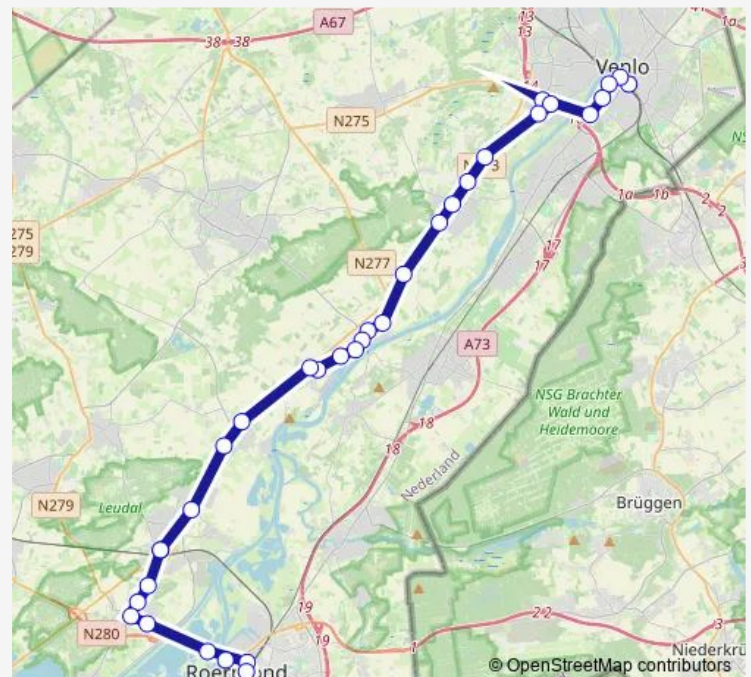

### Route schedule

Venlo, Station (Bus) — Roermond, Station (Bus)

Monday 05:45-23:09

Tuesday 05:45-23:09

Wednesday 05:45-23:09

Thursday 05:45-23:09

Friday 05:45-23:09

Saturday 08:06-23:06

### Route info

Direction: Venlo, Station (Bus)

Stops: 33

Trip Duration: 0 hour 53 min

377

Leudal, Neer Molenweg

Leudal, Nunhem Buggenummerweg

Leudal, Haelen Napoleonsweg

## Route info

Direction: Roermond, Station (Bus)

Stops: 32

Trip Duration: 0 hour 54 min

Venlo, Hout-Blerick In Het Veld

Venlo, Hout-Blerick Groetweg

Venlo, Ziekenhuis Viecuri

Venlo, Tegelseweg