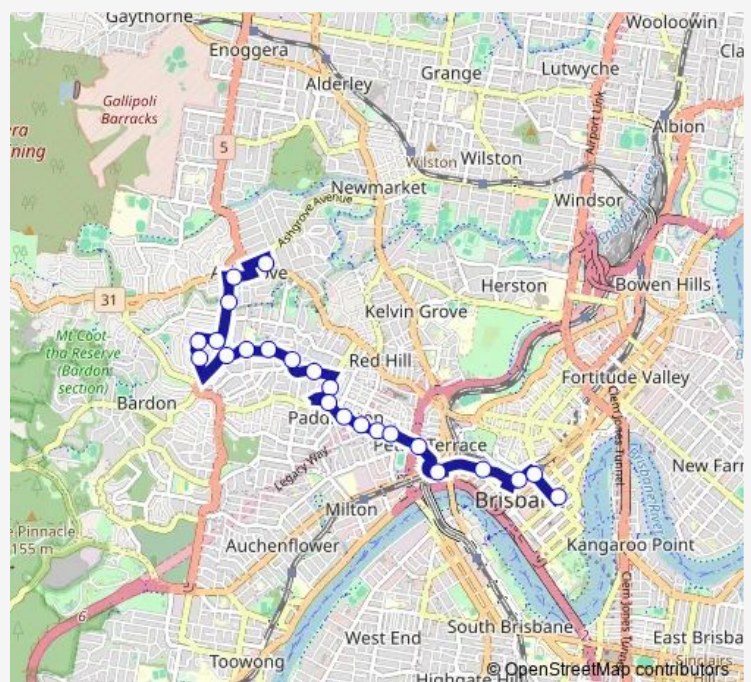

Accession Street Stop 21 near Coronation St

Coronation St near Jubilee Tce, stop 22

Route schedule

Elizabeth Street Stop 87 near Edward St — Ashgrove Ave at Ashgrove Marketplace

Monday 09:23-18:12

Tuesday 09:23-18:12

Wednesday 09:23-18:12

Thursday 09:23-18:12

Friday 09:23-18:12

Saturday —

Sunday —

Route info

Direction: Elizabeth Street Stop 87 near Edward St

Stops: 24

Trip Duration: 0 hour 40 min

377 — Ashgrove - City via Kennedy Terrace

Jubilee Tce at Ithaca near Fletcher Pde

Waterworks Rd at Ashgrove, stop 17

Ashgrove Ave at Ashgrove Marketplace

Direction

Ashgrove Ave at Ashgrove Marketplace — Elizabeth Street Stop 87 near Edward St

23 stops

[Open route schedule](#)

Ashgrove Ave at Ashgrove Marketplace

Waterworks Rd at Kadanga Street, stop 18

Jubilee Tce at Ithaca near The Esplanade

Coronation St near Jubilee Tce, stop 22

Accession Street Stop 21 near Coronation St