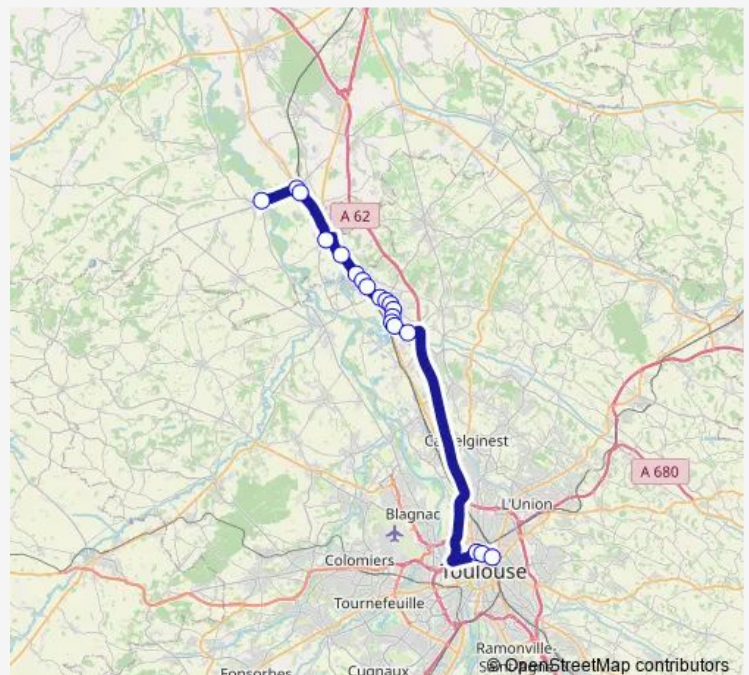

Saint-Jory - Centre

Saint-Jory - Novital

Toulouse - Gutenberg

Toulouse - Passerelle

Toulouse - Gare Routière

### Route schedule

Ondes - Lepa Parking — Toulouse - Gare Routière

Monday 17:40

Tuesday 17:40

Wednesday 17:40

Thursday 17:40

Friday 16:35

Saturday —

### Route info

Direction: Ondes - Lepa Parking

Stops: 15

Trip Duration: 0 hour 40 min

## Direction

Toulouse - Gare Routière — Ondes - Lepa Parking

15 stops

[Open route schedule](#)

Toulouse - Gare Routière

Toulouse - Pont Matabiau

Toulouse - Passerelle

Toulouse - Pont des Minimes