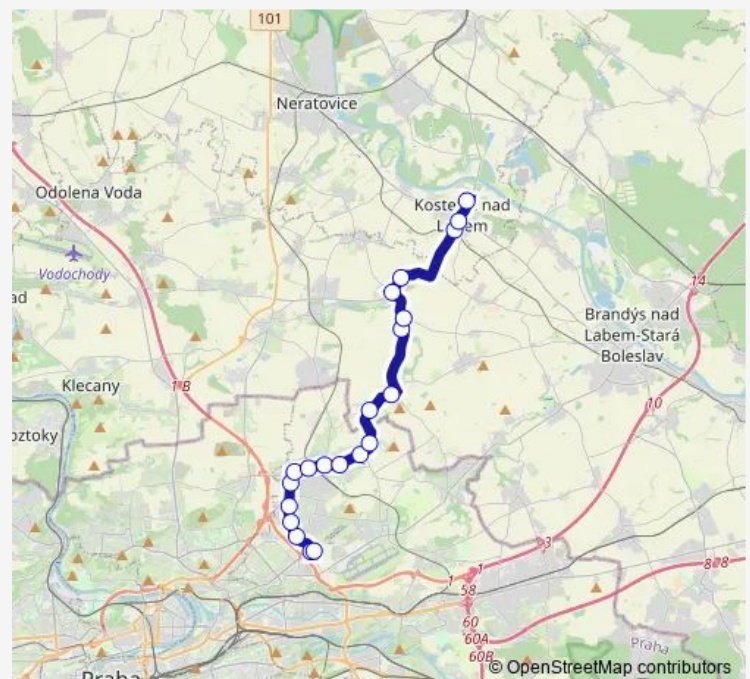

### Route schedule

Kostelec n.L.,Nám. — Letňany

Monday 04:43-22:54

Tuesday 04:43-22:54

Wednesday 04:43-22:54

Thursday 04:43-22:54

Friday 04:43-22:54

Saturday 04:54-22:54

### Route info

Direction: Kostelec n.L.,Nám.

Stops: 21

Trip Duration: 0 hour 36 min