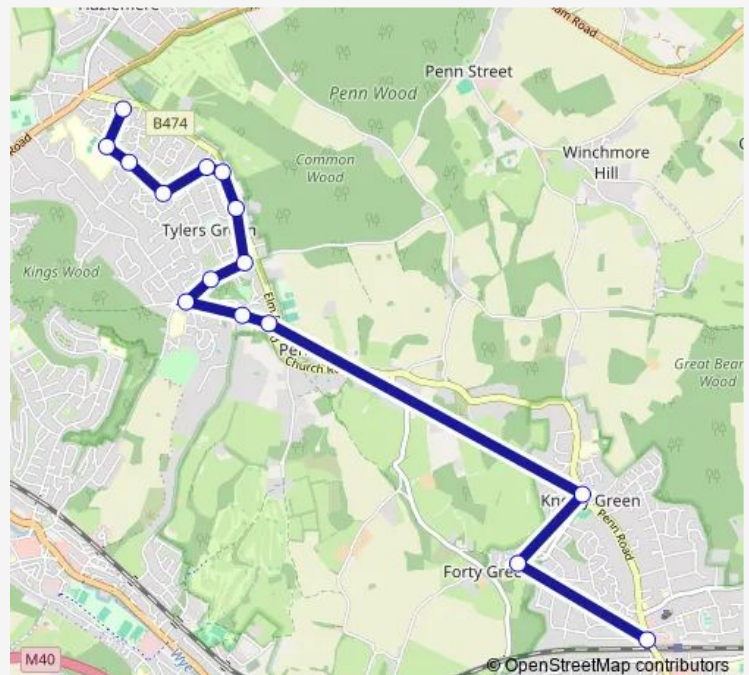

### Direction

Rose Avenue — Waitrose

15 stops

[Open route schedule](#)

Rose Avenue

William Ramsay School

Pine Walk

Rose Avenue Shops

### Route schedule

Rose Avenue — Waitrose

Monday —

Tuesday 09:40

Wednesday —

Thursday —

Friday 09:40

Saturday —

### Route info

Direction: Rose Avenue

Stops: 15

Trip Duration: 0 hour 20 min

■ 377 — Loudwater - Beaconsfield - Hazlemere

## Route schedule

Waitrose — Rose Avenue

Monday	—
Tuesday	12:15
Wednesday	—
Thursday	—
Friday	12:15
Saturday	—
Sunday	—