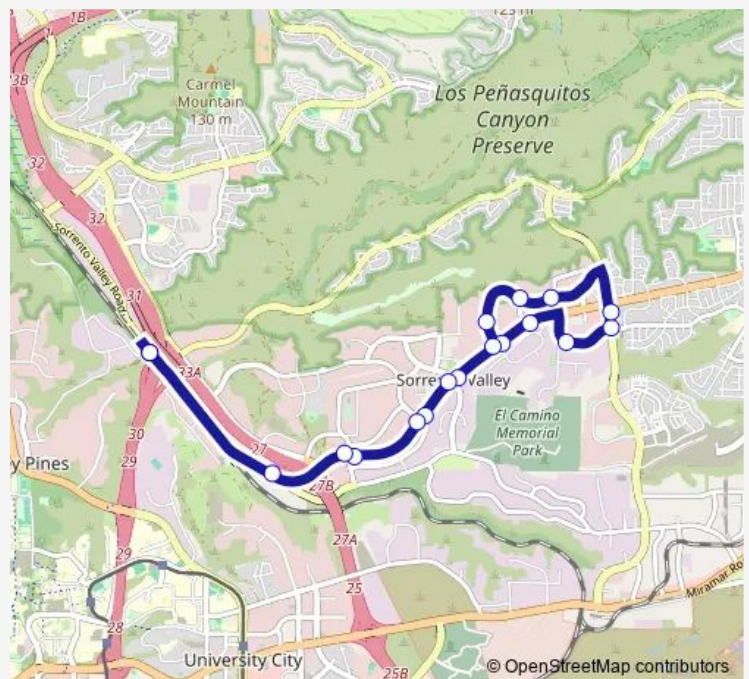

Bus 471 Sorrento Valley East Coaster Connection

[Go to website](#)

Direction

Sorrento Valley Coaster Station — Sorrento Valley Coaster Station

18 stops

[Open route schedule](#)

- Sorrento Valley Coaster Station
- Mira Mesa Bl & Scranton Rd
- Mira Mesa Bl & Oberlin Dr
- Mira Mesa Bl & Pacific Heights Bl
- Mira Mesa Bl & Huennekens St
- Mira Mesa Bl & Steadman St
- Flanders Dr & Mesa Rim Rd
- Camino Santa Fe & Flanders Dr
- Camino Santa Fe & Mira Mesa Bl
- Sequence Dr & Flanders Dr
- Sequence Dr & Genetic Center Dr
- Sequence Dr & Mira Mesa Blvd
- Mira Mesa Bl & Sequence Dr
- Mira Mesa Bl & Pacific Heights Bl
- Mira Mesa Bl & Lusk Bl
- Mira Mesa Bl & Scranton Rd
- Sorrento Valley Rd & Carroll Canyon Rd
- Sorrento Valley Coaster Station

Route schedule

Sorrento Valley Coaster Station — Sorrento Valley Coaster Station

Monday	06:30-17:59
Tuesday	06:30-17:59
Wednesday	06:30-17:59
Thursday	06:30-17:59
Friday	06:30-17:59
Saturday	—
Sunday	—

Route info

Direction: Sorrento Valley Coaster Station

Stops: 18

Trip Duration: 0 hour 38 min

471 — Sorrento Valley East Coaster Connection

471 Bus time schedules and route maps are available in an offline PDF at busmaps.com. Use the busmaps.com website to see live bus times, train schedule or subway schedule, and step-by-step directions for all public transit in Del Mar

The schedule is provided in the local timezone. Times with "(+1)" indicate departures on the next day.

PDF file created on 2025-01-31

2024 BusMaps.com - All Rights Reserved