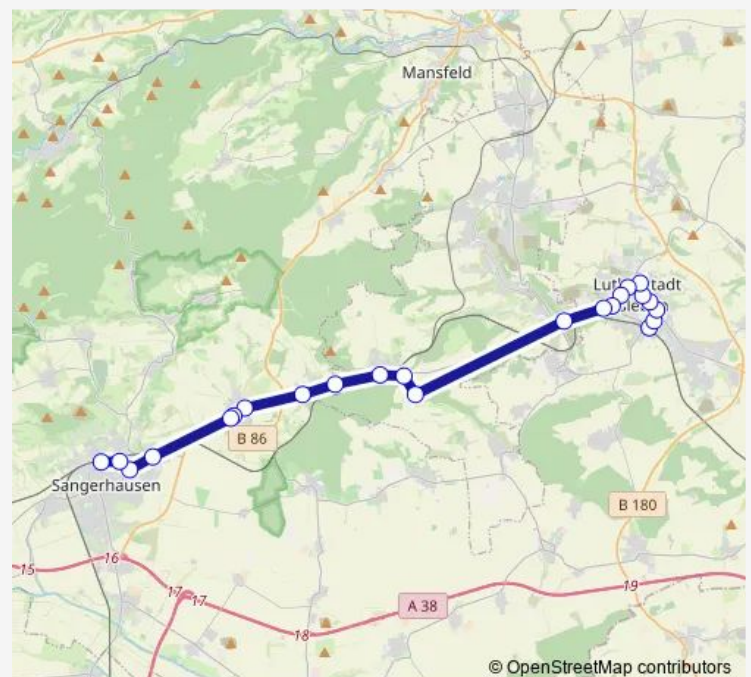

Eisleben, Rathenaustr.

### Route schedule

Sangerhausen, Busbf. Bst 1 — Eisleben, Busbf.

Monday 07:20-17:20

Tuesday 09:20-17:20

Wednesday —

Thursday 09:20-17:20

Friday 07:20-17:20

Saturday —

### Route info

Direction: Sangerhausen, Busbf. Bst 1

Stops: 25

Trip Duration: 0 hour 53 min

471

BusMaps

Eisleben, Landwehr

Eisleben, Mansfelder Hof

## Route info

Direction: Eisleben, Bf. Bst 7

Stops: 23

Trip Duration: 0 hour 51 min