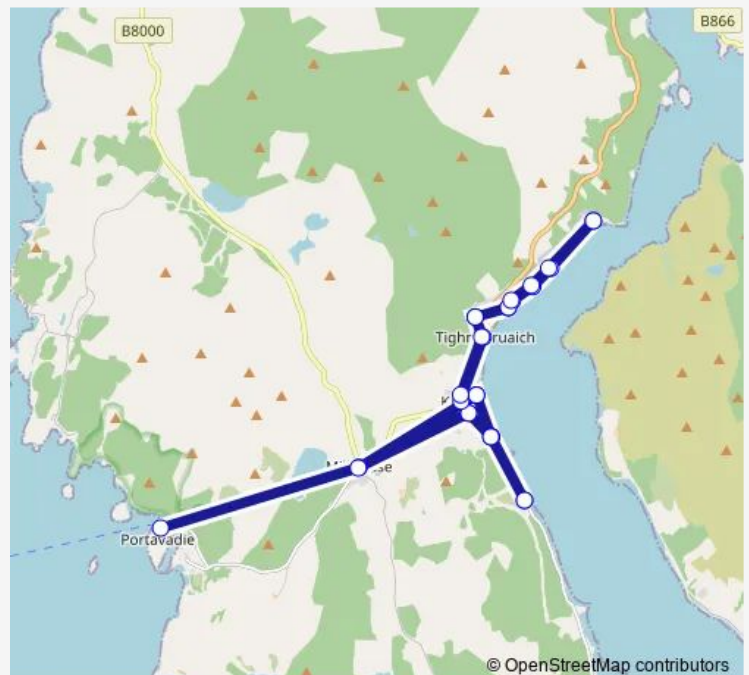

Bus 471

[Go to website](#)

Direction

Boat Yard — Boat Yard

31 stops

[Open route schedule](#)

Boat Yard

Pier

Susy's Tearoom

Post Office

Bobby's Brae

Medical Centre

Royal Hotel

Kames Kabin

Post Office

Pier

Cameron's Corner

Tank Slips

Cameron's Corner

Village Hall

Crossroads

Ferry Terminal

Crossroads

Pier

Cameron's Corner

Tank Slips

Cameron's Corner

Route schedule

Boat Yard — Boat Yard

Monday —

Tuesday 09:35-16:05

Wednesday —

Thursday 10:05-16:35

Friday —

Saturday —

Sunday —

Route info

Direction: Boat Yard

Stops: 31

Trip Duration: 0 hour 54 min

471