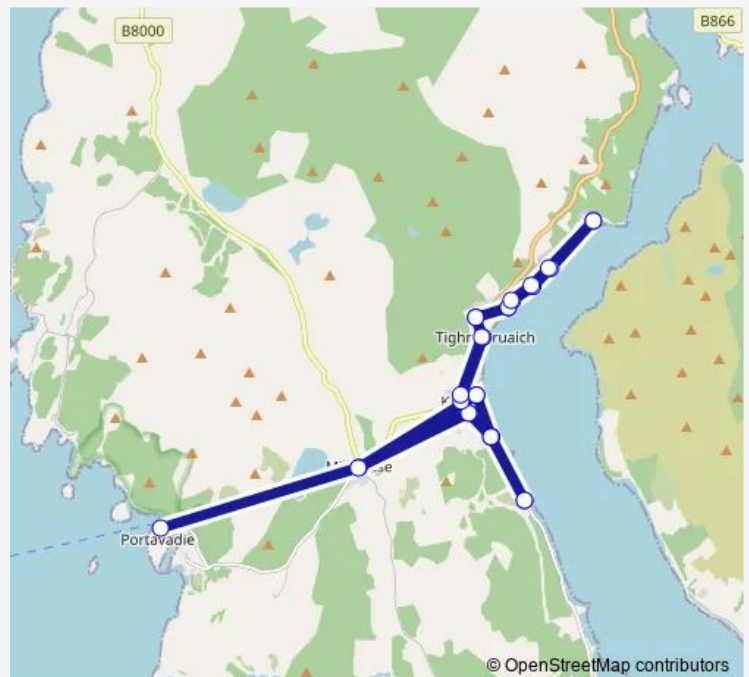

Cameron's Corner

Tank Slips

Cameron's Corner

Village Hall

Crossroads

Ferry Terminal

Crossroads

Pier

Cameron's Corner

Tank Slips

Cameron's Corner

Route schedule

Boat Yard — Boat Yard

Monday —

Tuesday 09:35-16:05

Wednesday —

Thursday 10:05-16:35

Friday —

Saturday —

Sunday —

Route info

Direction: Boat Yard

Stops: 31

Trip Duration: 0 hour 54 min