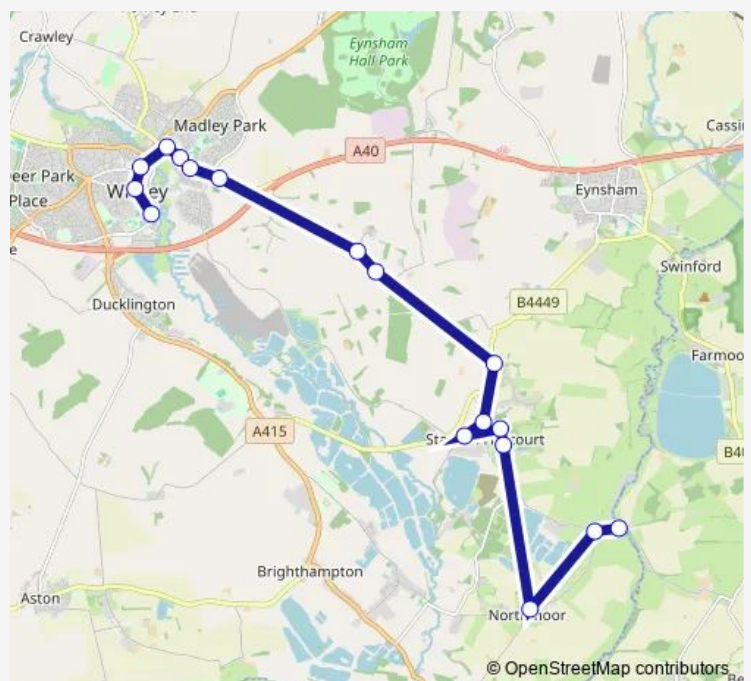

—

Friday

—

Saturday

—

Sunday

—

Route info

Direction: Sainsburys

Stops: 17

Trip Duration: 0 hour 38 min

471 — Bablock Hythe - Northmoor - Stanton Harcourt - South Leigh - Witney

Direction

The Ferryman PH — Sainsburys

18 stops

[Open route schedule](#)

The Ferryman PH

Ferry Turn

The Red Lion

Steadys Lane

Harcourt Arms

Willowbrook

Flexneys Paddock

Sutton Turn

Lymbrook Close

The Masons Arms

A40 Slip Road

Windrush Cemetery

Cogges Hill Road

King Georges Field

Staple Hall

High Street