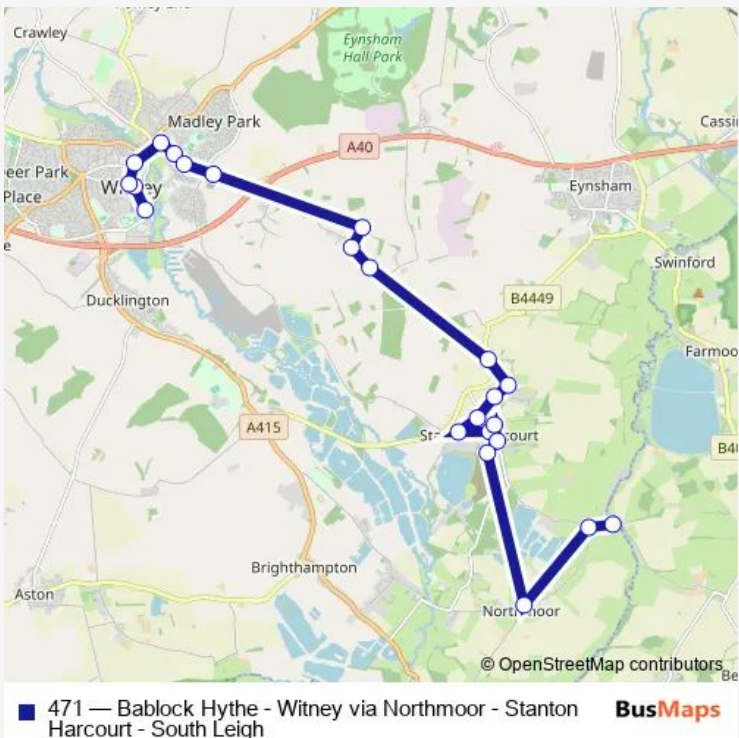

Bus 471 Bablock Hythe - Witney via Northmoor - Stanton Harcourt - South Leigh

[Go to website](#)

Direction
Sainsburys — The Ferryman PH
23 stops
[Open route schedule](#)

- Sainsburys
- Langdale Gate
- Market Square
- High Street
- Staple Hall
- King Georges Field
- Church Lane
- Windrush Cemetery
- St James Church
- The Masons Arms
- Lymbrook Close
- Sutton Turn
- Sutton Lane HAR DEL
- New Road HAR
- Flexneys Paddock
- Willowbrook
- The Green
- Harcourt Arms
- Steadys Lane
- Halifax Way
- The Red Lion

Route schedule
Sainsburys — The Ferryman PH

Monday	—
Tuesday	—
Wednesday	11:55
Thursday	—
Friday	11:55
Saturday	—
Sunday	—

Route info
Direction: Sainsburys
Stops: 23
Trip Duration: 0 hour 42 min