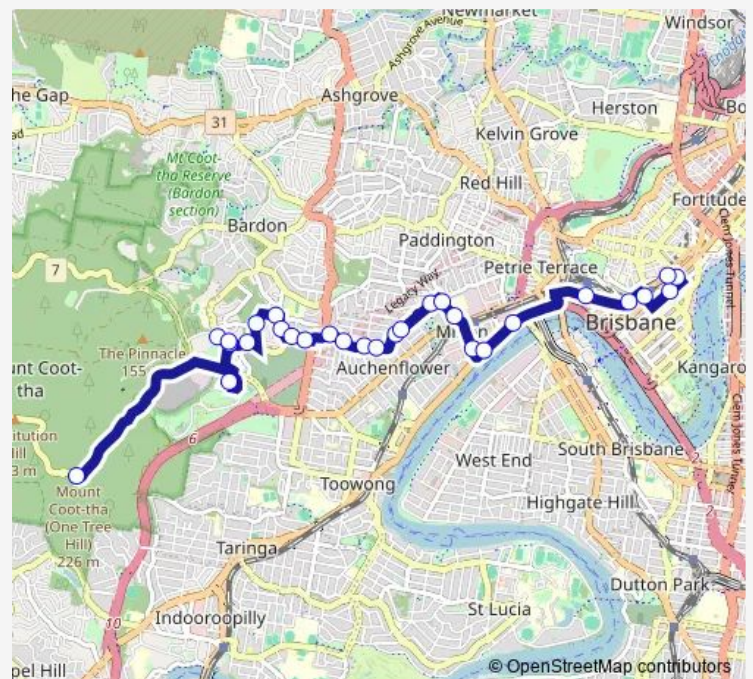

Baroona Rd at Baroona Shops, stop 7

Park Rd near Fort Lane, stop 6

Route schedule

Sir Samuel Griffith Dr at Mount Coot-tha — Wickham Terrace Stop 158 Stand A near Turbot St

Monday	06:45-16:13
Tuesday	06:45-16:13
Wednesday	06:45-16:13
Thursday	06:45-16:13
Friday	06:45-16:13
Saturday	09:43-17:05
Sunday	09:51-17:11

Route info

Direction: Sir Samuel Griffith Dr at Mount Coot-tha

Stops: 29

Trip Duration: 0 hour 35 min

471 — Mt Coot-tha Lookout - City

Coronation Dr at Cribb Street, stop 5/4

Coronation Dr at Boomerang St, stop 3

Roma Street Stop 125 at Transit Centre

Turbot Street Stop 3 near Albert St

Edward Street Stop 141 near Ann St

Adelaide Street Stop 27 near Creek St

Wharf Street Stop 156 near Ann St

Wickham Terrace Stop 158 Stand A near Turbot St

Friday 06:45-16:13

Saturday 09:43-17:05

Sunday 09:51-17:11

Route info

Direction: Sir Samuel Griffith Dr at Mount Coot-tha

Stops: 28

Trip Duration: 0 hour 30 min

Adelaide Street Stop 22 near City Hall