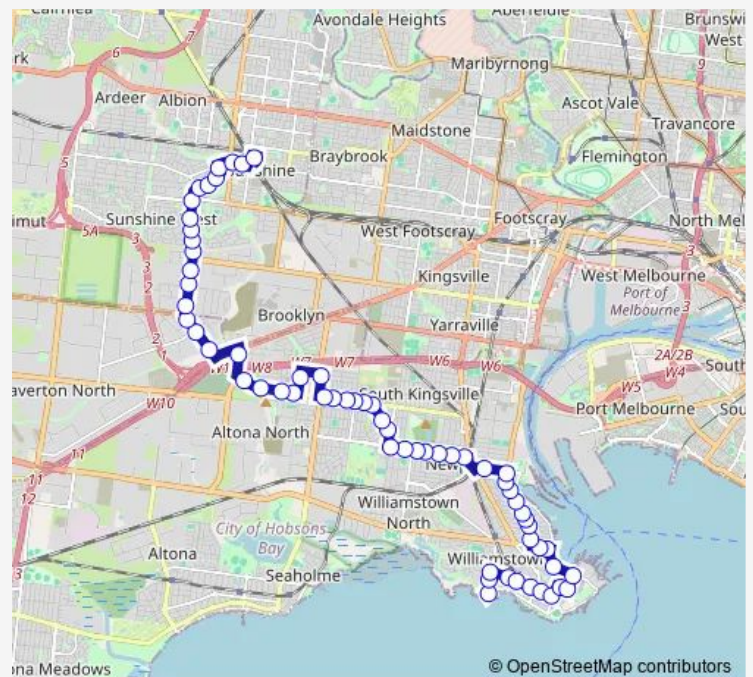

**Bus 471 Williamstown - Sunshine Station**

[Go to website](#)

**Direction**

Sunshine Station/Dickson St (Sunshine) — Williamstown Slsc/Victoria St (Williamstown)

63 stops

[Open route schedule](#)

- Sunshine Station/Dickson St (Sunshine)
- Watt St/Durham Rd (Sunshine)
- Graham St/Durham Rd (Sunshine)
- Armstrong St/Mernda St (Sunshine West)
- Bardsley St/Mayne St (Sunshine West)
- 49 Mayne St (Sunshine West)
- Fairbairn Rd/Mayne St (Sunshine West)
- Killeen St/Fairbairn Rd (Sunshine West)
- Talintyre Rd/Fairbairn Rd (Sunshine West)
- Warmington Rd/Fairbairn Rd (Sunshine West)
- 112 Fairbairn Rd (Sunshine West)
- Somerville Rd/Fairbairn Rd (Sunshine West)
- Industrial Dr/Fairbairn Rd (Sunshine West)
- Boundary Rd/Fairbairn Rd (Sunshine West)
- Leslie Rd/Little Boundary Rd (Laverton North)
- Pipe Rd/Little Boundary Rd (Laverton North)
- Geelong Rd/Little Boundary Rd (Laverton North)
- Clelland Rd/Grieve Pde (Altona North)
- Grieve Pde/Blackshaws Rd (Altona North)
- Knapp St/Blackshaws Rd (Altona North)
- Misten Ave/Blackshaws Rd (Altona North)

**Route schedule**

Sunshine Station/Dickson St (Sunshine) — Williamstown Slsc/Victoria St (Williamstown)

Monday	06:00-21:20
Tuesday	06:00-21:12
Wednesday	06:00-21:12
Thursday	06:00-21:12
Friday	06:00-21:12
Saturday	07:33-21:20
Sunday	08:13-21:03

**Route info**

Direction: Sunshine Station/Dickson St (Sunshine)

Stops: 63

Trip Duration: 0 hour 50 min

471 — Williamstown - Sunshine Station

Irwin Ave/Blackshaws Rd (Altona North)

Glade Ave/Chambers Rd (Altona North)

## Route info

Direction: Williamstown Slsc/Victoria St (Williamstown)

Stops: 63

Trip Duration: 0 hour 48 min

Mirls St/Mason St (Newport)

Oxford St/Mason St (Newport)

Madigan Reserve/Mason St (Newport)

Laurie St/Mason St (Newport)