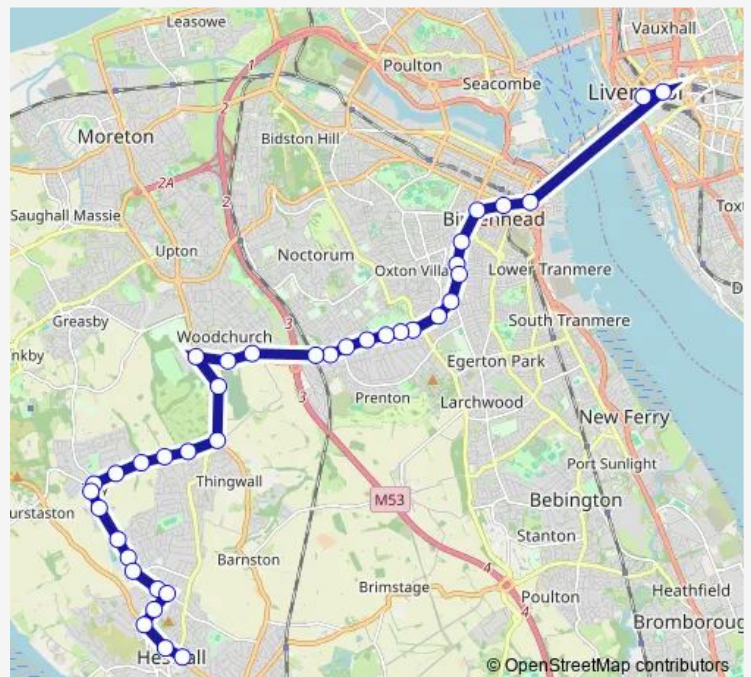

Direction

Whitechapel — Heswall Bus Station

37 stops

[Open route schedule](#)

- Whitechapel
- Hinson Street
- Birkenhead Bus Station
- Catherine Street
- Shaw Street
- Victoria Road
- Victoria Fields
- Highgreen Road
- Highpark Road
- Elm Road North
- Cambridge Road
- Osmaston Road
- Dovedale Close
- Grainger Avenue
- Ennerdale Road
- Palmwood Close
- Ackers Road
- Arrowe Park Road
- Arrowe Park Hospital Internal Grounds
- Landican Cemetery
- Barnston Road

Route schedule

Whitechapel — Heswall Bus Station

Monday	—
Tuesday	—
Wednesday	—
Thursday	—
Friday	—
Saturday	07:43-20:29
Sunday	09:43-10:43

Route info

Direction: Whitechapel

Stops: 37

Trip Duration: 0 hour 50 min

Heywood Boulevard

Whaley Lane

Glenwood Drive

Coombe Road

Mill Hill Road

Thingwall Road

Woodlands Road

Somerset Road

Fishers Lane

Kylemore Drive

Pensall Drive

Richmond Way

Tower Road North

Thurstaston Road

Tesco

Heswall Bus Station