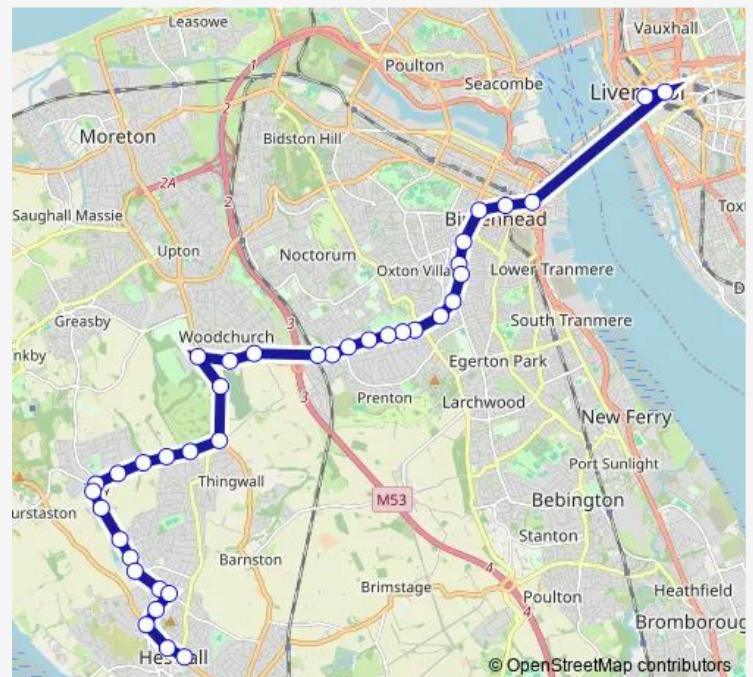

Direction

Whitechapel — Heswall Bus Station

37 stops

[Open route schedule](#)

- Whitechapel
- Hinson Street
- Birkenhead Bus Station
- Catherine Street
- Shaw Street
- Victoria Road
- Victoria Fields
- Highgreen Road
- Highpark Road
- Elm Road North
- Cambridge Road
- Osmaston Road
- Dovedale Close
- Grainger Avenue
- Ennerdale Road
- Palmwood Close
- Ackers Road
- Arrowe Park Road
- Arrowe Park Hospital Internal Grounds
- Landican Cemetery
- Barnston Road

Route schedule

Whitechapel — Heswall Bus Station

Monday	—
Tuesday	—
Wednesday	—
Thursday	—
Friday	—
Saturday	07:43-20:29
Sunday	09:43-10:43

Route info

Direction: Whitechapel

Stops: 37

Trip Duration: 0 hour 43 min

Heywood Boulevard

Whaley Lane

Glenwood Drive

Coombe Road

Mill Hill Road

Thingwall Road

Woodlands Road

Somerset Road

Fishers Lane

Kylemore Drive

Pensall Drive

Richmond Way

Tower Road North

Thurstaston Road

Tesco

Heswall Bus Station