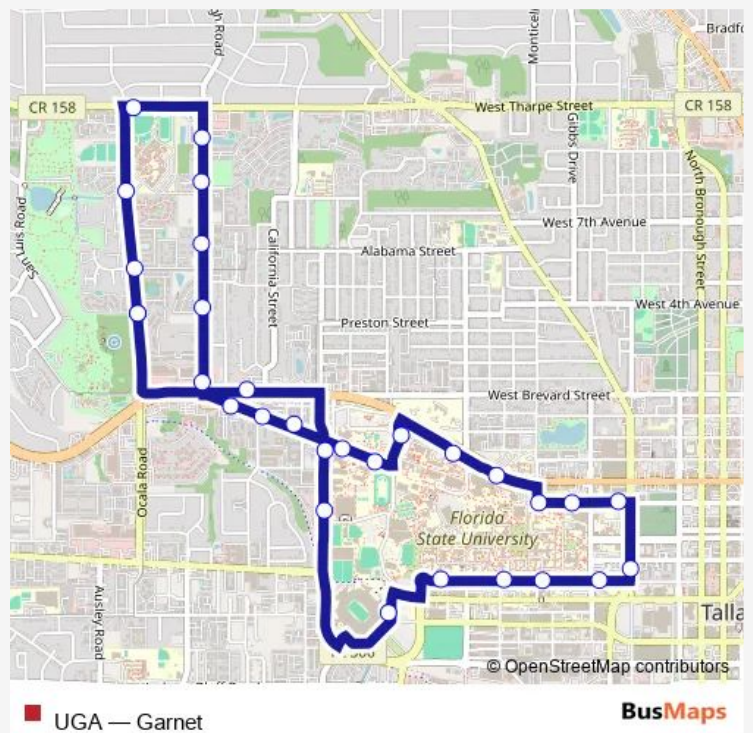

[Go to website](#)

**Direction**  
 N Ocala RD North OF Tennessee S — N Ocala RD North OF Tennessee S

30 stops

[Open route schedule](#)

N Ocala RD North OF Tennessee S

N Ocala RD AND Continental Ave

N Ocala RD Godby High

W Call ST AND Conradi St

Call ST AND Stadium FAR Eb

W Call ST Psychology Way

Chieftan WAY Academic Way

Academic WAY Antarctic Way

Oglesby Union

W Call ST Dewey St

W Call ST AT Copeland

W Call ST AT Palm Court Parking Lot

S Macomb ST AT W Jefferson St

Route schedule

N Ocala RD North OF Tennessee S — N Ocala RD North OF Tennessee S

|           |             |
|-----------|-------------|
| Monday    | 07:00-19:15 |
| Tuesday   | 07:00-19:15 |
| Wednesday | 07:00-19:15 |
| Thursday  | 07:00-19:15 |
| Friday    | 07:00-19:15 |
| Saturday  | —           |
| Sunday    | —           |

Route info

Direction: N Ocala RD North OF Tennessee S

Stops: 30

Trip Duration: 0 hour 45 min

Jefferson ST AT Copeland ST Sb

Jefferson ST AT Gray ST Sb

W Jefferson ST Lorene Wb

W Jefferson ST AT Varsity Dr