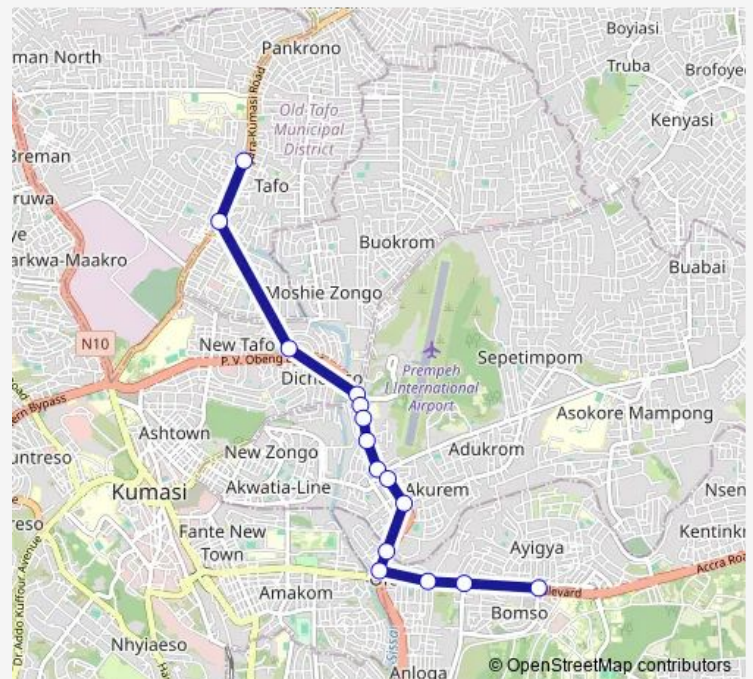

### Route schedule

stop\_344 — stop\_147

Monday 00:00

Tuesday 00:00

Wednesday 00:00

Thursday 00:00

Friday 00:00

Saturday 00:00

### Route info

Direction: stop\_344

Stops: 15

Trip Duration: 1 hour 4 min

27 — 27I

**Direction**

stop\_149 — stop\_343

9 stops