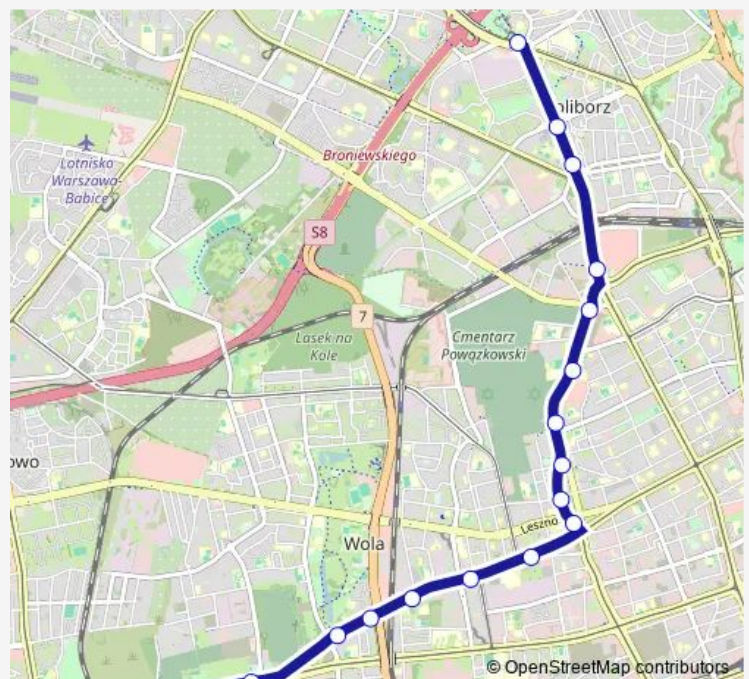

Tuesday 04:39-22:21

Wednesday 04:39-22:21

Thursday 04:39-22:21

Friday 04:39-22:21

Saturday 04:39-22:21

Sunday 04:39-22:21

Route info

Direction: Metro Marymont 03

Stops: 17

Trip Duration: 0 hour 25 min

Direction

Cm. Wolski 03 — Rogalińska 03

8 stops

[Open route schedule](#)

Cm. Wolski 03

Sowińskiego 01

Monday 18:17-23:00

Tuesday 18:17-23:00

Wednesday 18:17-23:00

Thursday 18:17-23:00

Friday 18:17-23:00

Saturday 21:50-23:00

Sunday 21:30-23:00

Route info

Friday 09:19-23:01

Saturday 22:41-23:01

Sunday 22:41-23:01

Route info

Direction: Metro Marymont 03

Stops: 11

Trip Duration: 0 hour 18 min

Direction