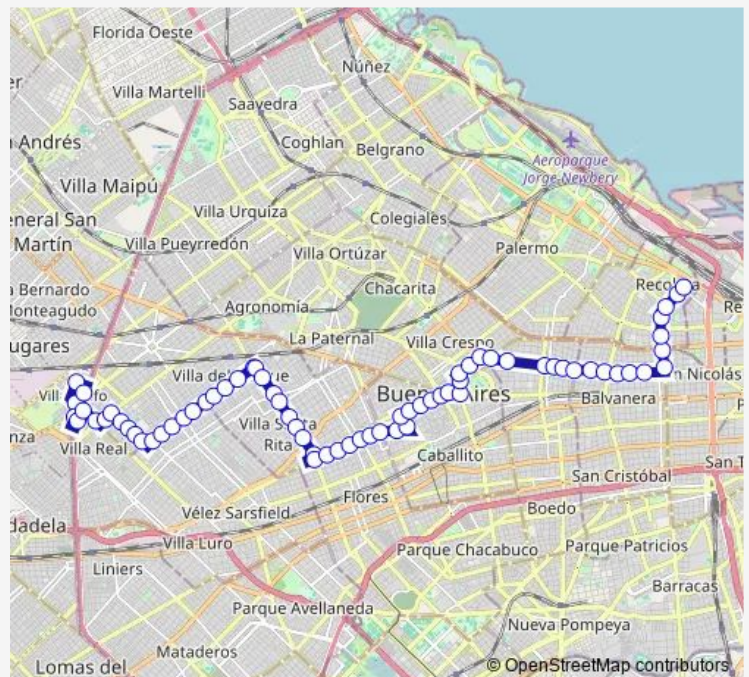

3914 Sastre Marcos

3762 Sastre Marcos

3514 Sastre Marcos

Route schedule

Avenida Lope DE Vega 2275 — 1919 Callao Av.

Monday 00:24-23:36

Tuesday 00:24-23:35

Wednesday 00:24-23:36

Thursday 00:24-23:35

Friday 00:24-23:36

Saturday 00:24-23:36

Sunday 00:24-23:36

Route info

Direction: Avenida Lope DE Vega 2275

Stops: 69

Trip Duration: 1 hour 28 min