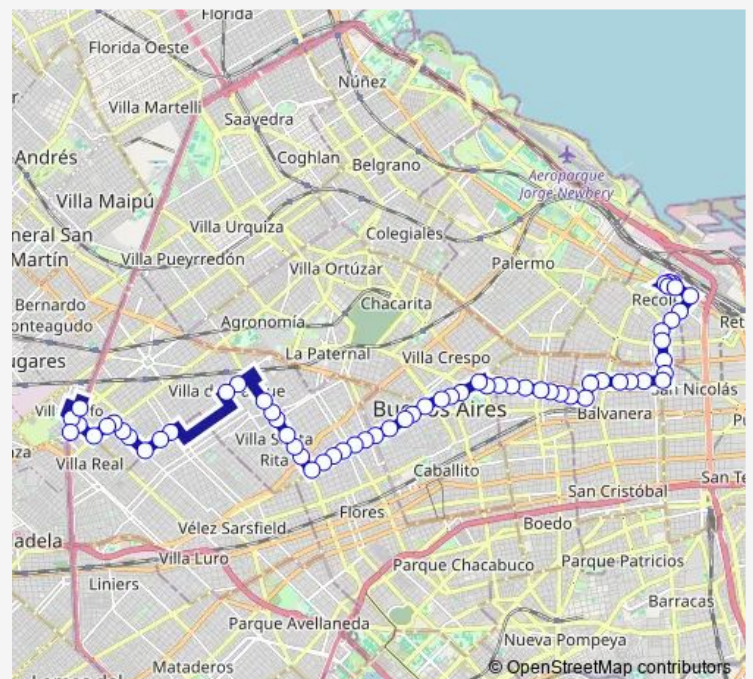

### Route schedule

2061 Figueroa Alcorta Pres. Av. — 8453 PAZ Gral. Av.

Monday 00:24-23:38

Tuesday 00:24-23:38

Wednesday 00:24-23:38

Thursday 00:24-23:38

Friday 00:24-23:38

Saturday 00:24-23:36

### Route info

Direction: 2061 Figueroa Alcorta Pres. Av.

Stops: 62

Trip Duration: 1 hour 28 min

124A — Jnamba124

3793 Sarmiento

3939 Sarmiento

4185 Sarmiento