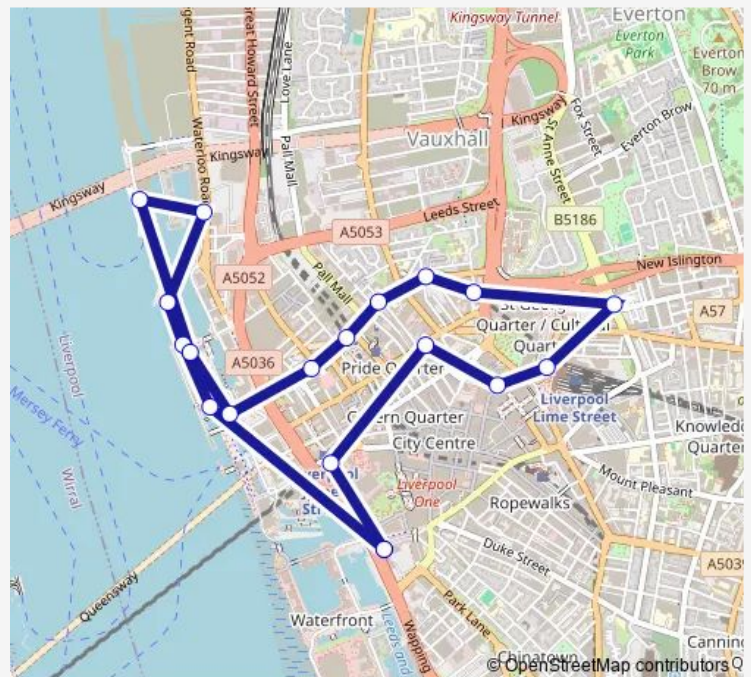

Princes Dock

William Jessop Way

Galton Street

Isle of Man Ferry Terminal

Princes Dock

Princes Parade

Old Hall Street

Bixteth Street

Smithfield Street

Johnson Street

Webster Street

Kempston Street

Lord Nelson Street

Queen Square Bus Station

Crosshall Street

James Street Station

Liverpool ONE Bus Station

Route schedule

Liverpool ONE Bus Station — Liverpool ONE Bus Station

Monday —

Tuesday —

Wednesday —

Thursday —

Friday —

Saturday 07:00-19:00

Sunday 07:00-19:00

Route info

Direction: Liverpool ONE Bus Station

Stops: 19

Trip Duration: 0 hour 37 min

■ LW1 — Liverpool One - IOM Ferry Terminal

LW1 Bus time schedules and route maps are available in an offline PDF at busmaps.com. Use the busmaps.com website to see live bus times, train schedule or subway schedule, and step-by-step directions for all public transit in Liverpool