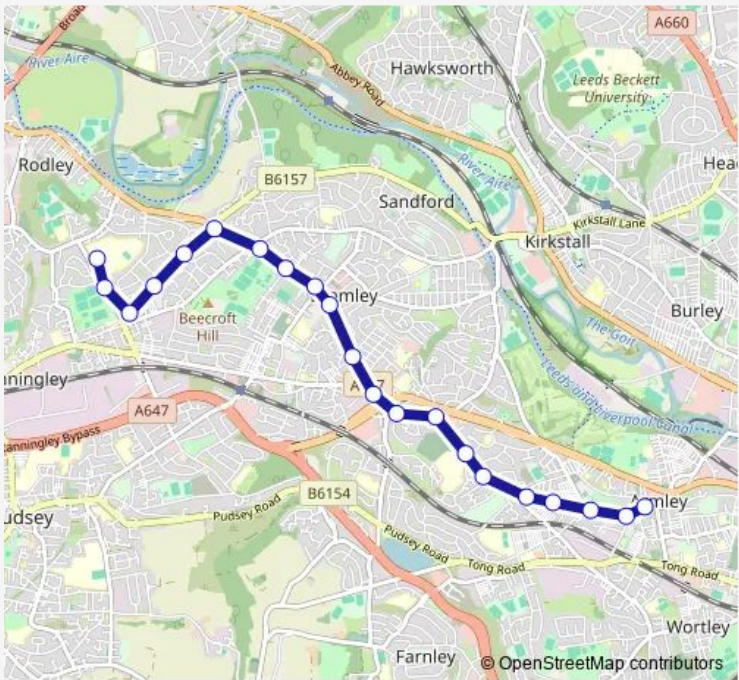

Bus LW1 Leeds West Academy - Armley

[Go to website](#)

**Direction**  
 Leeds West Academy — Armley Town Street  
 21 stops  
[Open route schedule](#)

- Leeds West Academy
- Stanningley Park
- Glenlea Gardens
- Mill Lane
- Calverley Lane
- Leeds & Bradford Rd
- Bramley Park
- Westover Road
- Waterloo Lane
- Bramley Centre A
- Aston Road
- Bramley Town End
- Poplar Rise
- Armley Cemetery
- St Mary's Hospital
- Hill End Road
- Springfield Mount
- Whingate Avenue
- Armley Moor
- Pinfold Lane
- Armley Town Street

Route schedule  
 Leeds West Academy — Armley Town Street

Monday	15:06
Tuesday	15:06
Wednesday	15:06
Thursday	15:06
Friday	15:06
Saturday	—
Sunday	—

Route info  
 Direction: Leeds West Academy  
 Stops: 21  
 Trip Duration: 0 hour 25 min

## Direction

Armley Town Street — Leeds West Academy

24 stops

[Open route schedule](#)

Armley Town Street

Pinfold Lane

Armley Moor

Wortley Road

## Route info

Direction: Armley Town Street

Stops: 24

Trip Duration: 0 hour 23 min

LW1 Bus time schedules and route maps are available in an offline PDF at [busmaps.com](https://busmaps.com). Use the [busmaps.com](https://busmaps.com) website to see live bus times, train schedule or subway schedule, and step-by-step directions for all public transit in Leeds