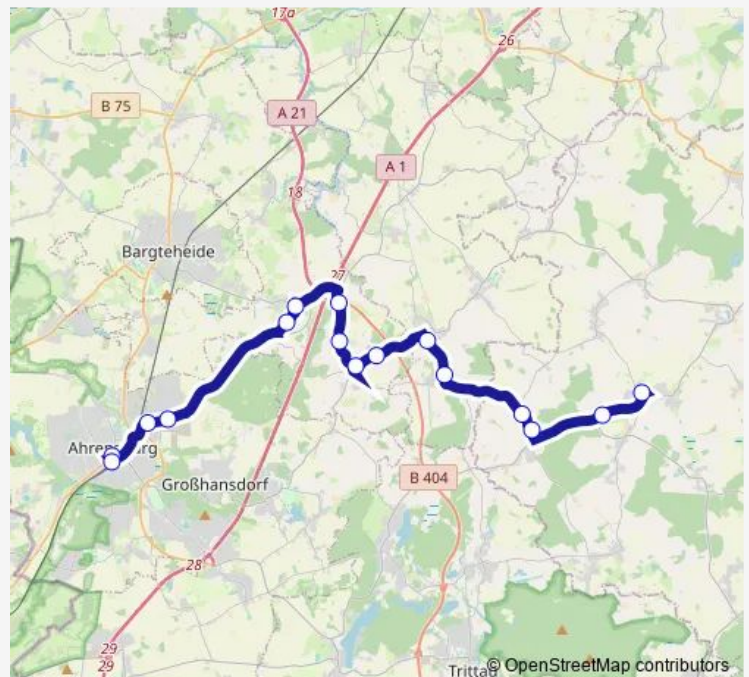

Bus 8730 Bf. Ratzeburg > Nusse > Bf. Ahrensburg

[Go to website](#)

Direction

Bf. Ratzeburg — Bf. Ahrensburg

30 stops

[Open route schedule](#)

Bf. Ratzeburg

Albsfelde, Wilhelm-Bohn-Straße

Lankau, Gretenberger Straße

Neu Lankau

Panten, Windeck

Nusse, Ziegelweg

Nusse, Hermannstraße

Nusse, Zob

Nusse, Klingenberg

Ritzerau, Dorfstraße

Ritzerau, Am Teich

Sirksfelde, Schulstraße

Sirksfelde, Hauptstraße

Wentorf A/S, Sparrbucht

Sandesneben, Schule

Wentorf A/S, Bullenhorst

Schönberg, Feuerwehr

Schönberg, Pöhlen

Sprenge, Mittelweg

Sprenge, Zum Buchenwald

Todendorf, Rönbaum

Route schedule

Bf. Ratzeburg — Bf. Ahrensburg

Monday 04:46-20:35

Tuesday 04:46-20:35

Wednesday 04:46-20:35

Thursday 04:46-20:35

Friday 04:46-20:35

Saturday —

Sunday —

Route info

Direction: Bf. Ratzeburg

Stops: 30

Trip Duration: 1 hour 16 min

8730 — Bf. Ratzeburg > Nusse > Bf. Ahrensburg