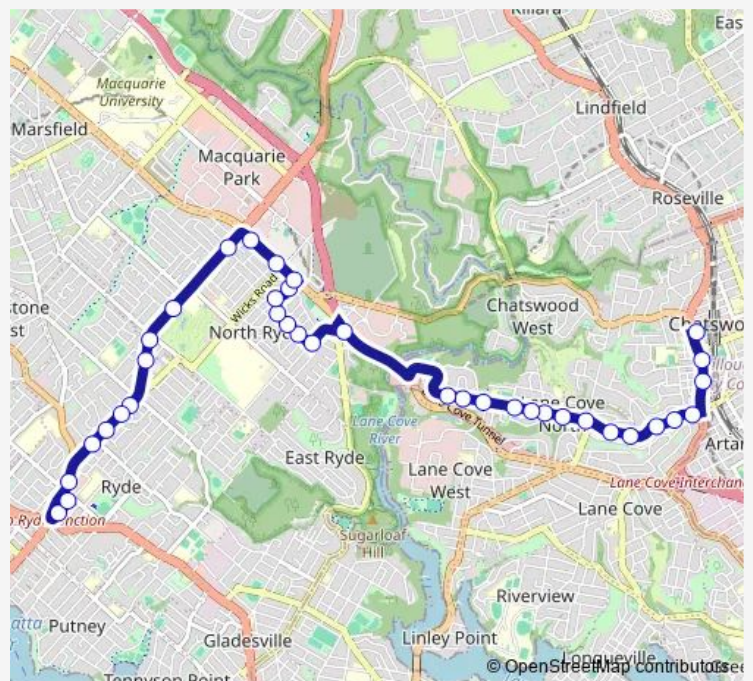

Epping Rd Before Pittwater Rd

Blenheim Rd Opp Edmondson St

Edmondson St At Kokoda St

Edmondson St Opp Berryman St

Edmondson St At Rowell St

Route schedule

Chatswood Station, Victoria Av, Stand E — Top Ryde Shops, Church St

Monday 15:35

Tuesday 15:35

Wednesday 15:35

Thursday 15:35

Friday 15:35

Saturday —

Sunday —

Route info

Direction: Chatswood Station, Victoria Av, Stand E

Stops: 37

Trip Duration: 0 hour 37 min

768w — Chatswood Stn to Ryde Shops

Edmondson St Opp Truscott Street Public School

Ryrie St At Morshead St

Epping Rd At Ryrie St