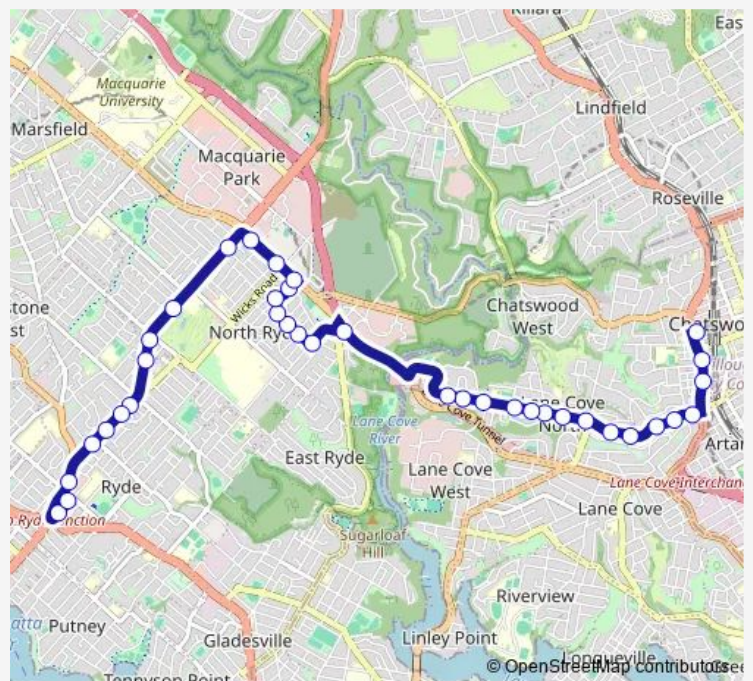

Epping Rd Before Pittwater Rd

Blenheim Rd Opp Edmondson St

Edmondson St At Kokoda St

Edmondson St Opp Berryman St

Edmondson St At Rowell St

Route schedule

Chatswood Station, Victoria Av, Stand E — Top Ryde Shops, Church St

Monday 15:35

Tuesday 15:35

Wednesday 15:35

Thursday 15:35

Friday 15:35

Saturday —

Sunday —

Route info

Direction: Chatswood Station, Victoria Av, Stand E

Stops: 37

Trip Duration: 0 hour 37 min

768w — Chatswood Stn to Ryde Shops

Edmondson St Opp Truscott Street Public School

Ryrie St At Morshead St

Epping Rd At Ryrie St