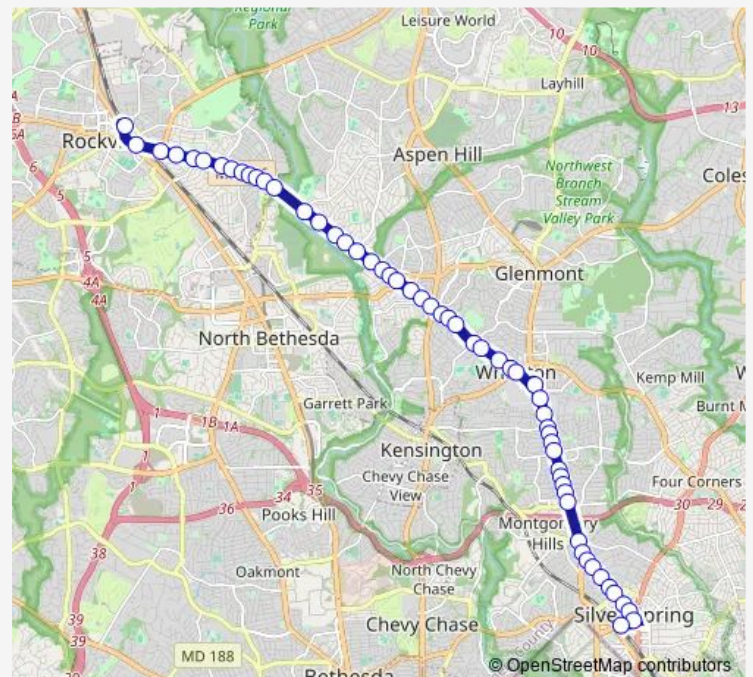

Georgia Av+Plyers Mill Rd

Georgia Av+Windham Ln

Wheaton+Bay C

**Route schedule**

Silver Spring+Bay 218 — Rockville+Bay G

|           |                           |
|-----------|---------------------------|
| Monday    | 05:23-20:19               |
| Tuesday   | 05:23-19:05               |
| Wednesday | 05:23-19:05               |
| Thursday  | 05:23-20:19               |
| Friday    | 05:23-19:05               |
| Saturday  | 06:28-20:19               |
| Sunday    | 08:34-00:40 <sup>+1</sup> |

**Route info**

Direction: Silver Spring+Bay 218

Stops: 53

Trip Duration: 0 hour 49 min

Q4 — Veirs Mill Road

Veirs Mill Rd+University Bl

Veirs Mill Rd+University Bl

Veirs Mill Rd+Galt Av

Veirs Mill Rd+Norris Dr

Veirs Mill Rd+Newport Mill Rd

Veirs Mill Rd+Claridge Rd

Veirs Mill Rd+Andrew St

Veirs Mill Rd+Connecticut Av

Veirs Mill Rd+Ferrara Av

Veirs Mill Rd+Bushey Dr

Veirs Mill Rd+Randolph Rd

## Route info

Direction: Rockville+Bay D

Stops: 56

Trip Duration: 0 hour 38 min

Veirs Mill Rd+Centerhill St

Veirs Mill Rd+Gail St

Veirs Mill Rd+Claridge Rd

Veirs Mill Rd+Newport Mill Rd