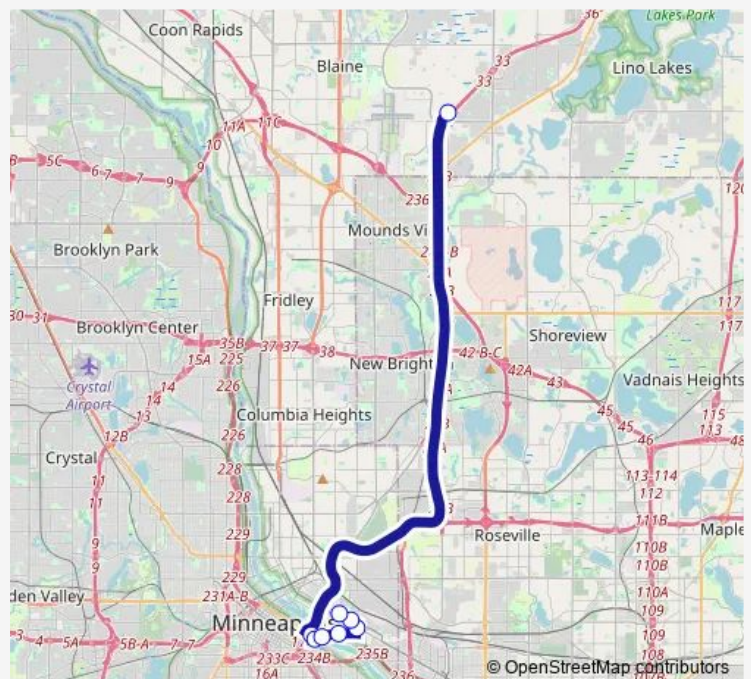

### Direction

95th Ave P&R & Shelter — 4th St SE & 15th Ave Se

8 stops

[Open route schedule](#)

95th Ave P&R & Shelter

Washington Ave S & 15th Ave S

Washington Ramp & Cedar Ave S

Washington Ave & Anderson Hall

Washington Ave & Coffman Union

Oak St SE & University Ave Se

4th St SE & Ridder Arena

4th St SE & 15th Ave Se

### Route schedule

95th Ave P&R & Shelter — 4th St SE & 15th Ave Se

Monday 07:10-08:27

Tuesday 07:10-08:27

Wednesday 07:10-08:27

Thursday 07:10-08:27

Friday 07:10-08:27

Saturday —

### Route info

Direction: 95th Ave P&R & Shelter

Stops: 8

Trip Duration: 0 hour 29 min

252

**Direction**

5th St SE &amp; Lot #37 Layover — 95th Ave P&amp;R &amp; Shelter

7 stops