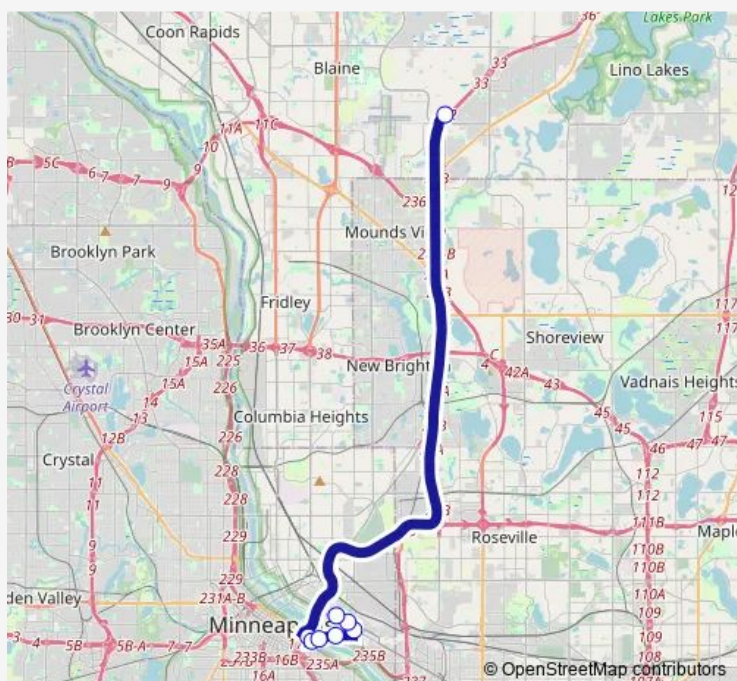

### Direction

95th Ave P&R & Shelter — 4th St SE & 15th Ave Se

8 stops

[Open route schedule](#)

95th Ave P&R & Shelter

Washington Ave S & 15th Ave S

Washington Ramp & Cedar Ave S

Washington Ave & Anderson Hall

Washington Ave & Coffman Union

Oak St SE & University Ave SE

4th St SE & Ridder Arena

4th St SE & 15th Ave Se

### Route schedule

95th Ave P&R & Shelter — 4th St SE & 15th Ave Se

Monday 07:10-08:27

Tuesday 07:10-08:27

Wednesday 07:10-08:27

Thursday 07:10-08:27

Friday 07:10-08:27

Saturday —

### Route info

Direction: 95th Ave P&R & Shelter

Stops: 8

Trip Duration: 0 hour 29 min

252

**Direction**

5th St SE &amp; Lot #37 Layover — 95th Ave P&amp;R &amp; Shelter

7 stops