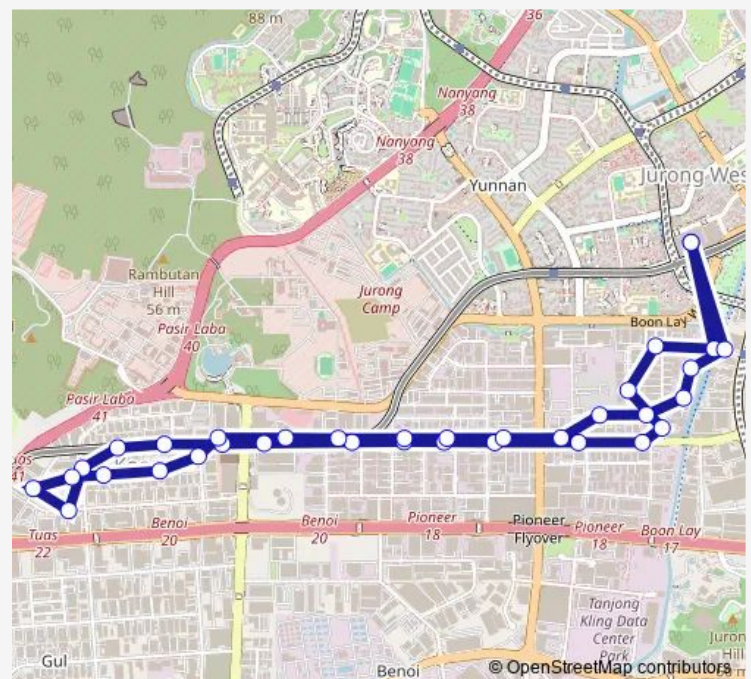

Thursday 05:45

Friday 05:45

Saturday 05:45

Sunday 05:45

Route info

Direction: Boon Lay Int

Stops: 35

Trip Duration: 0 hour 55 min