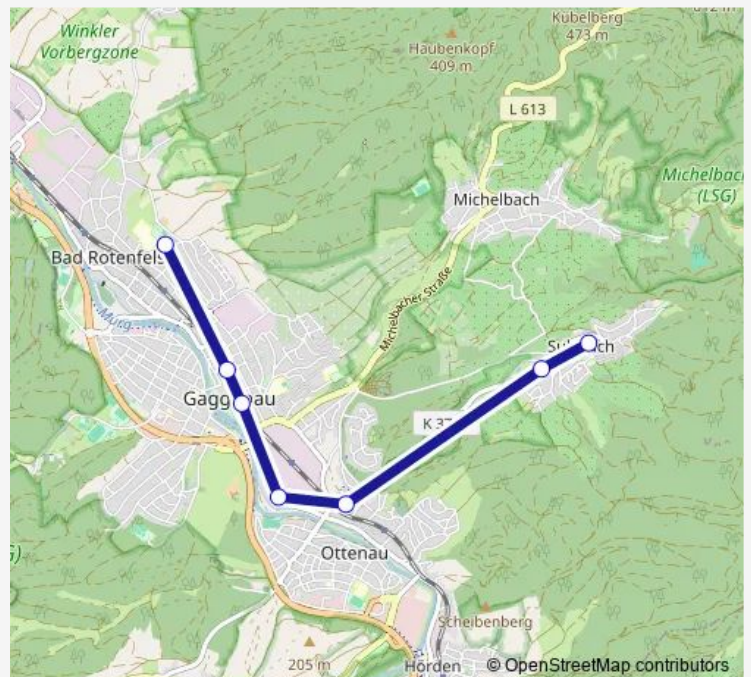

Direction

Sulzbach Oberdorf — Bad Rotenfels Schulz. Dachgrub

6 stops

[Open route schedule](#)

Sulzbach Oberdorf

Sulzbach Unterdorf

Ottenau Sulzbacher Straße

Gaggenau Mercedes-Benz Werk

Friday 06:21-07:10

Saturday —

Sunday —

Route info

Direction: Sulzbach Oberdorf

Stops: 6

Trip Duration: 0 hour 18 min

Direction

Bad Rotenfels Schulz. Dachgrub — Sulzbach Oberdorf

7 stops

[Open route schedule](#)

Bad Rotenfels Schulz. Dachgrub

Gaggenau Bahnhof

Gaggenau Rathaus

Gaggenau Mercedes-Benz Werk

Ottenau Sulzbacher Straße

Friday 12:20-15:39

Saturday —

Sunday —

Route info

Direction: Bad Rotenfels Schulz. Dachgrub

Stops: 7

Trip Duration: 0 hour 15 min

252 Bus time schedules and route maps are available in an offline PDF at busmaps.com. Use the busmaps.com website to see live bus times, train schedule or subway schedule, and step-by-step directions for all public transit in Gaggenau