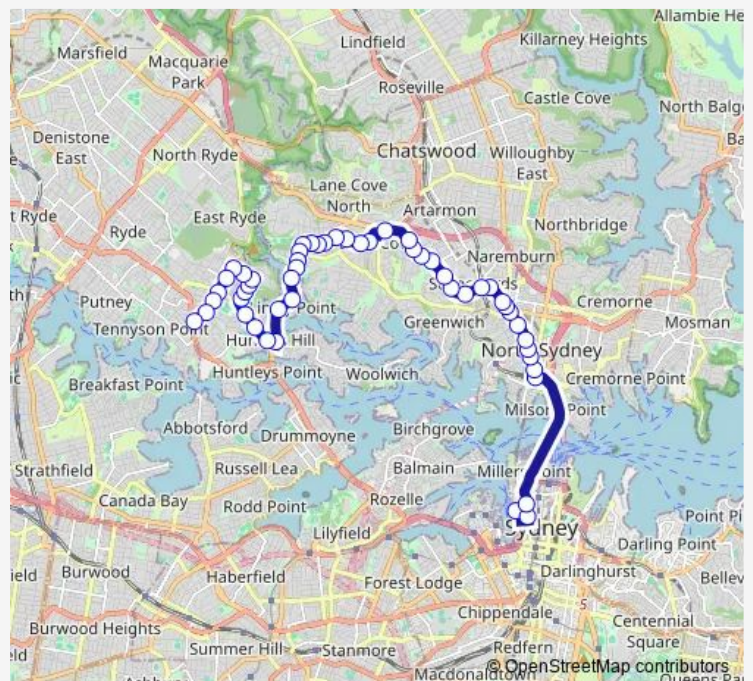

Pacific Hwy Opp West St

Pacific Hwy Opp North Sydney Girls High School

Pacific Hwy Opp Alexander St

Pacific Hwy After Shirley Rd

Pacific Hwy At Hume St

Pacific Hwy Before Christie St

St Leonards Station, Pacific Hwy, Stand B

Pacific Hwy Opp Gore Hill Oval

Pacific Hwy At Bellevue Av

Pacific Hwy Opp Tafe St Leonards

Pacific Hwy Opp Campbell St

Pacific Hwy Opp Dickson Av

Pacific Hwy Opp Hotham Pde

Route schedule

King Street Wharf, Erskine St — Pittwater Rd Opp Gladeshill Presbyterian Church

Monday	05:40-00:02 ⁺¹
Tuesday	05:40-00:02 ⁺¹
Wednesday	05:40-00:02 ⁺¹
Thursday	05:40-00:02 ⁺¹
Friday	05:40-00:02 ⁺¹
Saturday	07:14-00:27 ⁺¹
Sunday	08:43-23:42

Route info

Direction: King Street Wharf, Erskine St

Stops: 51

Trip Duration: 0 hour 46 min

252 — City King Street Wharf to Gladesville via North Sydney

Pacific Hwy At Allison Av

Lane Cove Interchange, Longueville Rd, Stand C

Burns Bay Rd Opp Lane Cove Post Office