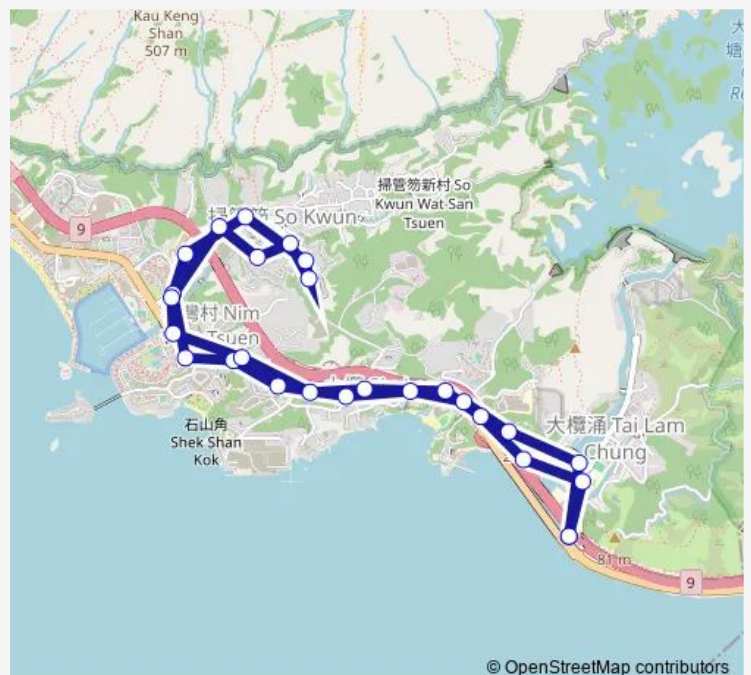

[Ctb] Lepont, SO Kwun WAT Road[[Kmb] SO Kwun WAT Road

[Kmb] SO Kwun Wat

[Ctb] Napa, SO Kwun WAT Road[[Kmb] SO Kwun WAT Road[[Lrtfeeder] SO Kwun WAT Road[[Lwb] SO Kwun WAT Road

[Ctb] Mori, Kwun Chui Road[[Kmb] 18 Kwun Chui Road[[Lrtfeeder] 18 Kwun Chui Road

[Ctb] Kwun Chui Road, SO Kwun WAT Road[[Kmb] Kwun Chui Road[[Lrtfeeder] Kwun Chui Road[[Lwb] Kwun Chui Road

[Ctb] Aegean Coast, SO Kwun WAT Road[[Kmb] Aegean Coast[[Lrtfeeder] Aegean Coast[[Lwb] Aegean Coast

[Ctb] KAR WO LEI Tsuen, Castle Peak Road[[Kmb] KAR WO LEI Tsuen[[Lrtfeeder] KAR WO LEI Tsuen[[Lwb] KAR WO LEI Tsuen

[Ctb] SIU SAU Tsuen, Castle Peak Road[[Kmb] SIU SAU Tsuen[[Lrtfeeder] SIU SAU Tsuen[[Lwb] SIU SAU Tsuen

[Ctb] THE Aegean, Castle Peak Road[[Kmb] THE Aegean[[Lrtfeeder] THE Aegean[[Lwb] THE Aegean

[Ctb] SIU LAM SAN Tsuen, Castle Peak Road[[Kmb] SIU LAM SAN Tsuen[[Lrtfeeder] SIU LAM SAN Tsuen[[Lwb] SIU LAM SAN Tsuen

[Ctb] SIU LAM Tsuen, Castle Peak Road[[Kmb] SIU LAM Tsuen[[Lrtfeeder] SIU LAM Tsuen[[Lwb] SIU LAM Tsuen

Route schedule

[Ctb] Avignon, SO Kwun WAT Road[[Kmb] Avignon — [Ctb] Tuen MUN Road BUS-BUS Interchange, Castle Peak Road[[Kmb] Tuen MUN Road Interchange

Monday	08:05-08:35
Tuesday	08:05-08:35
Wednesday	08:05-08:35
Thursday	08:05-08:35
Friday	08:05-08:35
Saturday	05:27-06:37
Sunday	05:27-06:37

Route info

Direction: [Ctb] Avignon, SO Kwun WAT Road[[Kmb] Avignon

Stops: 16

Trip Duration: 0 hour 19 min