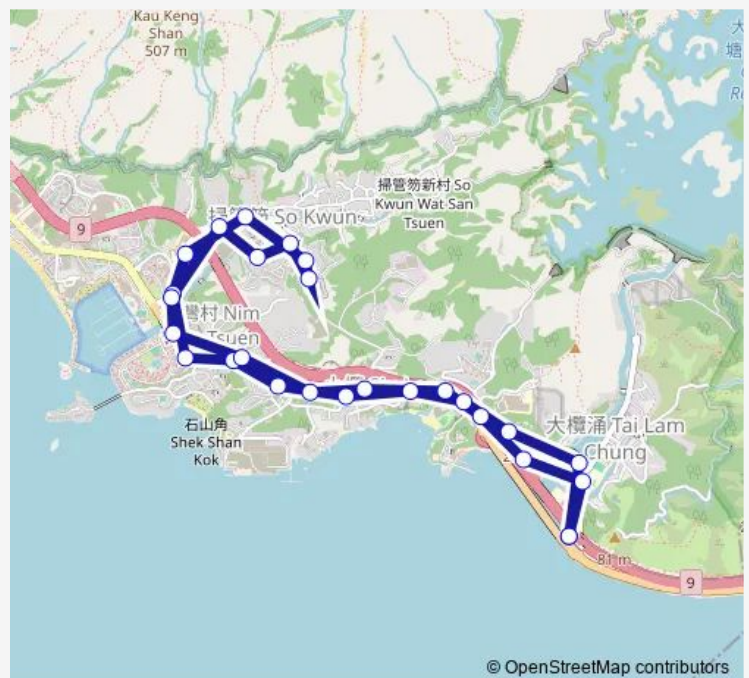

[Kmb] SO Kwun Wat

[Ctb] 88 SO Kwun WAT Road, SO Kwun WAT Road[[Kmb] SO Kwun WAT Road[[Lrtfeeder] SO Kwun WAT Road[[Lwb] SO Kwun WAT Road

[Ctb] 18 Kwun Chui Road, Kwun Chui Road[[Kmb] 18 Kwun Chui Road[[Lrtfeeder] 18 Kwun Chui Road

[Ctb] Kwun Chui Road, SO Kwun WAT Road[[Kmb] Kwun Chui Road[[Lrtfeeder] Kwun Chui Road[[Lwb] Kwun Chui Road

[Ctb] Aegean Coast, SO Kwun WAT Road[[Kmb] Aegean Coast[[Lrtfeeder] Aegean Coast[[Lwb] Aegean Coast

[Ctb] KAR WO LEI Tsuen, Castle Peak Road[[Kmb] KAR WO LEI Tsuen[[Lrtfeeder] KAR WO LEI Tsuen[[Lwb] KAR WO LEI Tsuen

[Ctb] SIU SAU Tsuen, Castle Peak Road[[Kmb] SIU SAU Tsuen[[Lrtfeeder] SIU SAU Tsuen[[Lwb] SIU SAU Tsuen

[Ctb] THE Aegean, Castle Peak Road[[Kmb] THE Aegean[[Lrtfeeder] THE Aegean[[Lwb] THE Aegean

[Ctb] SIU LAM SAN Tsuen, Castle Peak Road[[Kmb] SIU LAM SAN Tsuen[[Lrtfeeder] SIU LAM SAN Tsuen[[Lwb] SIU LAM SAN Tsuen

[Ctb] SIU LAM Tsuen, Castle Peak Road[[Kmb] SIU LAM Tsuen[[Lrtfeeder] SIU LAM Tsuen[[Lwb] SIU LAM Tsuen

Route schedule

[Ctb] SO Kwun WAT Tsuen, SO Kwun WAT Road[[Kmb] Avignon — [Ctb] Tuen MUN Road BUS-BUS Interchange, Castle Peak Road[[Kmb] Tuen MUN Road Interchange

Monday	08:05-08:35
Tuesday	08:05-08:35
Wednesday	08:05-08:35
Thursday	08:05-08:35
Friday	08:05-08:35
Saturday	05:27-06:37
Sunday	05:27-06:37

Route info

Direction: [Ctb] SO Kwun WAT Tsuen, SO Kwun WAT Road[[Kmb] Avignon

Stops: 16

Trip Duration: 0 hour 21 min