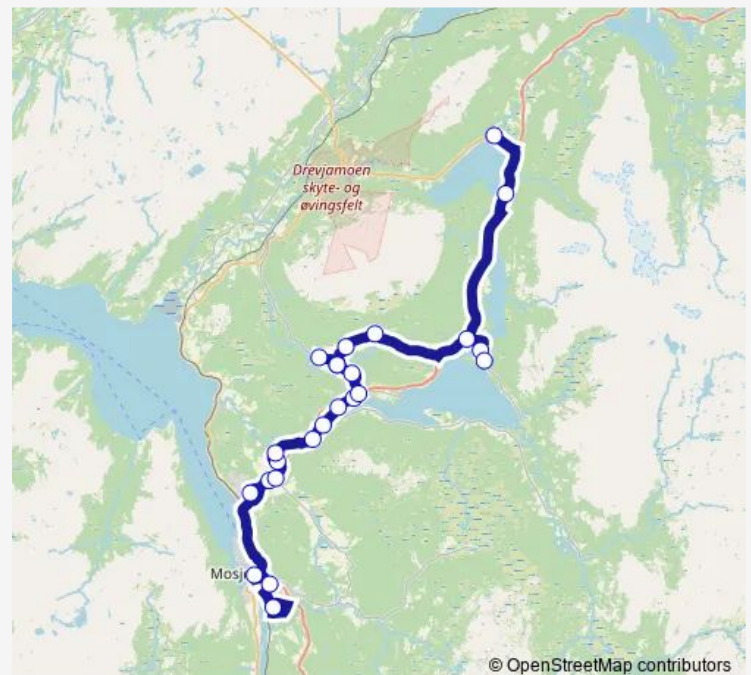

Tuesday 07:22-13:37

Wednesday 07:22-13:37

Thursday 07:22-13:37

Friday 07:22-13:37

Saturday —

Sunday —

Route info

Direction: Brækken kryss

Stops: 16

Trip Duration: 0 hour 48 min

© OpenStreetMap contributors

■ 252 — Hatten-Drevja-Mosjøen

BusMaps

Direction

Olderskog skole — Sandbukt

24 stops