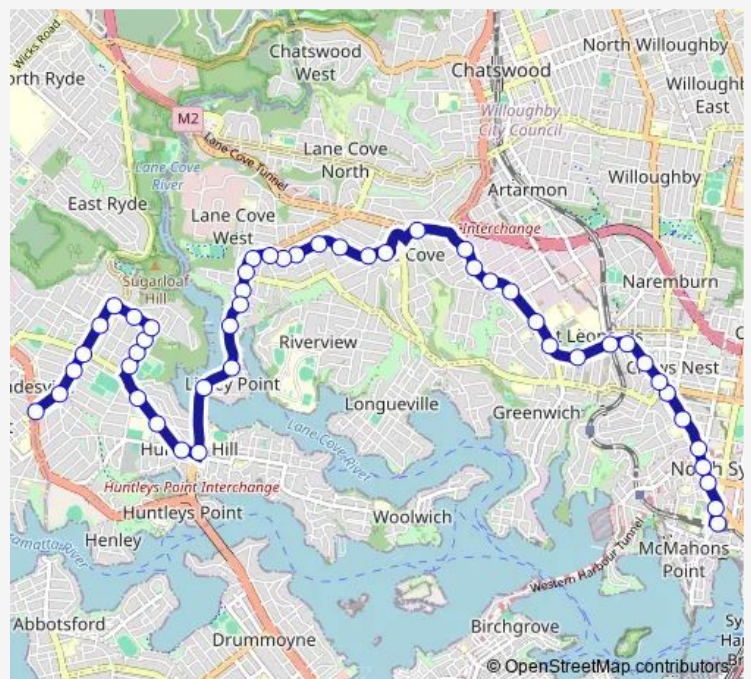

Bus 252 North Sydney to Gladesville

[Go to website](#)

Direction

North Sydney Station, Blue St, Stand B — Pittwater Rd
Opp Gladeshill Presbyterian Church

48 stops

[Open route schedule](#)

- North Sydney Station, Blue St, Stand B
- Victoria Cross, Miller St
- Pacific Hwy At Berry St
- Pacific Hwy Before Bay Rd
- Pacific Hwy Opp West St
- Pacific Hwy Opp North Sydney Girls High School
- Pacific Hwy Opp Alexander St
- Pacific Hwy After Shirley Rd
- Pacific Hwy Opp Crows Nest Station
- Pacific Hwy Before Christie St
- St Leonards Station, Pacific Hwy, Stand B
- Pacific Hwy Opp Gore Hill Oval
- Pacific Hwy At Bellevue Av
- Pacific Hwy Opp Tafe St Leonards
- Pacific Hwy Opp Campbell St
- Pacific Hwy Opp Dickson Av
- Pacific Hwy Opp Hotham Pde
- Pacific Hwy At Allison Av
- Lane Cove Interchange, Longueville Rd, Stand C
- Burns Bay Rd Opp Lane Cove Post Office
- Burns Bay Rd At Tambourine Bay Rd

Route schedule

North Sydney Station, Blue St, Stand B — Pittwater Rd
Opp Gladeshill Presbyterian Church

Monday	05:49-00:15 ⁺¹
Tuesday	05:49-00:15 ⁺¹
Wednesday	05:49-00:15 ⁺¹
Thursday	05:49-00:15 ⁺¹
Friday	05:49-00:15 ⁺¹
Saturday	07:25-00:55 ⁺¹
Sunday	09:00-24:00

Route info

Direction: North Sydney Station, Blue St, Stand B

Stops: 48

Trip Duration: 0 hour 35 min

252 — North Sydney to Gladesville

Burns Bay Rd Opp Graham St

Burns Bay Rd Opp Gentle St

Burns Bay Rd Opp Fig Tree St

Direction

Gladeshill Presbyterian Church, Pittwater Rd — Victoria Cross Station, Miller St, Stand E

42 stops

[Open route schedule](#)

Gladeshill Presbyterian Church, Pittwater Rd

Pittwater Rd Opp Auburn St