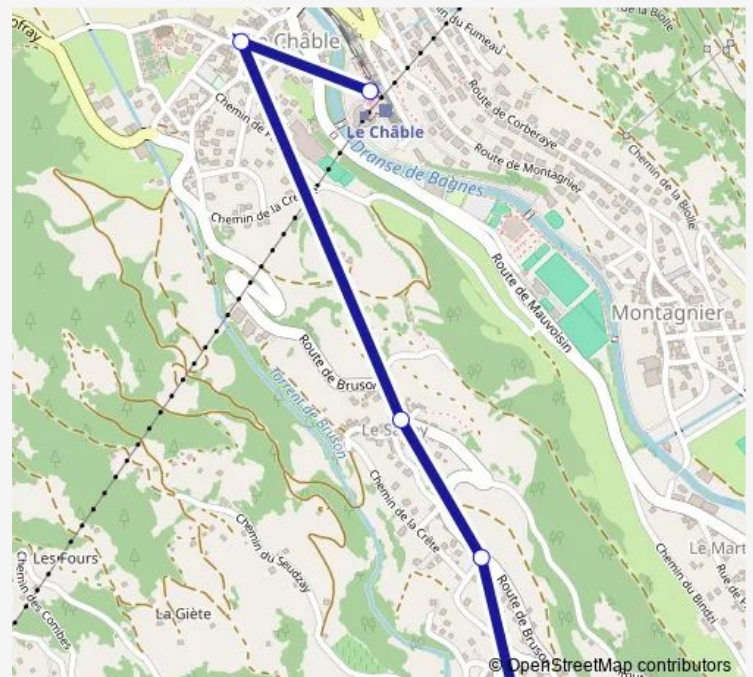

Direction

Bruson, village — Le Châble VS, gare

5 stops

[Open route schedule](#)

Bruson, village

Le Châble VS, La Condemine

Le Châble VS, Le Sapey

Le Châble VS, place communale

Le Châble VS, gare

Route schedule

Bruson, village — Le Châble VS, gare

Monday	08:00-19:31
Tuesday	08:00-16:10
Wednesday	08:00-16:09
Thursday	08:00-19:31
Friday	08:00-19:31
Saturday	19:31
Sunday	19:31

Route info

Direction: Bruson, village

Stops: 5

Trip Duration: 0 hour 9 min

Direction

Le Châble VS, gare — Bruson, village

5 stops

[Open route schedule](#)

Le Châble VS, gare

Route info

Direction: Le Châble VS, gare

Stops: 5

Trip Duration: 0 hour 9 min

Direction

Le Châble VS, gare — Bruson, village

5 stops

[Open route schedule](#)