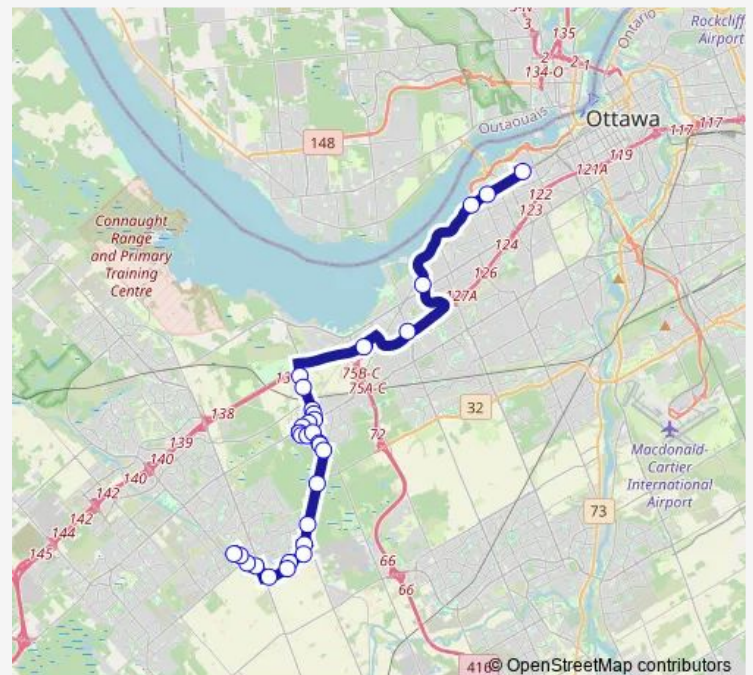

Saturday —

Sunday —

Route info

Direction: Tunney'S Pasture A

Stops: 31

Trip Duration: 0 hour 48 min

OLD RICHMOND / AD. 5092

STONEHAVEN / OLD RICHMOND

SUMMITVIEW / SUMMERGAZE

MEADOWBREEZE / CROWNRIDGE

HOPE SIDE / CROWNRIDGE

HOPE SIDE / FREEPORT

ROMINA / BRIGITTA

ROMINA / OPUS

TEMPLEFORD / TABARET

COPE / NORTHGRAVES

Direction

TEMPLEFORD / COPE — Tunney'S Pasture C

29 stops

[Open route schedule](#)

TEMPLEFORD / COPE

TEMPLEFORD / TABARET

ROMINA / OPUS

ROMINA / BRIGITTA

Tuesday 05:33-08:11

Wednesday 05:33-08:11

Thursday 05:33-08:11

Friday 05:33-08:11

Saturday —

Sunday —

Route info

Direction: TEMPLEFORD / COPE