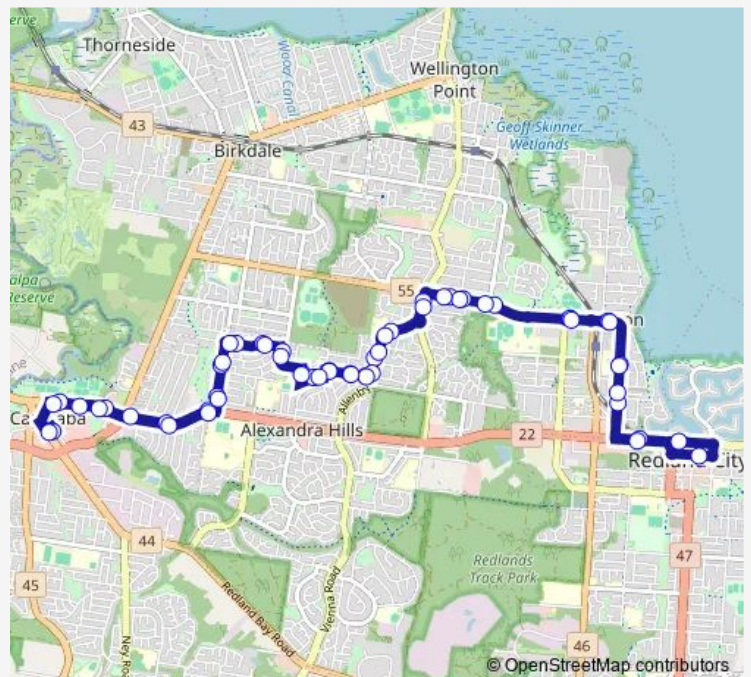

Allenby Rd near Balmoral St

Allenby Rd at Montgomery Drive

Old Cleveland Rd near Main Rd

Old Cleveland Rd East at Kefford St

Route schedule

Capalaba bus station, stop A — Capalaba bus station

Monday —

Tuesday —

Wednesday —

Thursday —

Friday —

Saturday 07:35-17:35

Sunday —

Route info

Direction: Capalaba bus station, stop A

Stops: 57

Trip Duration: 0 hour 50 min

252 — Capalaba - Cleveland via Alexandra Hills (Loop) **BusMaps**

Sturgeon St near Starkey St

Sturgeon St at Delancey St

Sturgeon St near Wellington St

Gordon St at Ormiston Primary School

Gordon St near Bainbridge St

Shore St at Black Swamp Wetlands

Cleveland station

Middle Street, stop A

Shore St at Black Swamp Wetlands

Gordon St near Cowley St

Gordon St at Ormiston Primary School

Sturgeon St near Wellington St