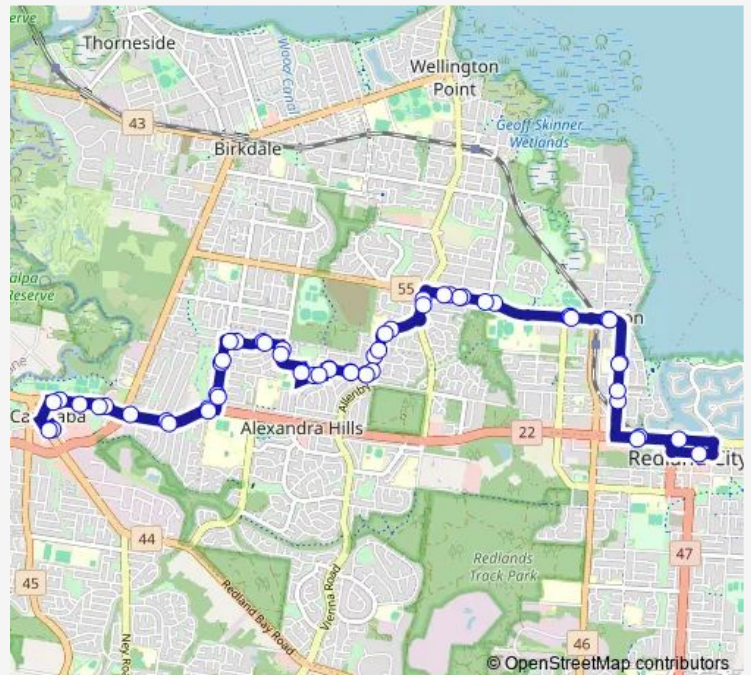

Tuesday 07:38-16:38

Wednesday 07:38-16:38

Thursday 07:38-16:38

Friday 07:38-16:38

Saturday 07:35-17:35

Sunday —

Route info

Direction: Capalaba bus station, stop B

Stops: 57

Trip Duration: 0 hour 53 min

252 — Capalaba - Cleveland via Alexandra Hills (Loop) **BusMaps**

Sturgeon St near Starkey St

Sturgeon St at Delancey St

Sturgeon St near Wellington St

Gordon St at Ormiston Primary School

Gordon St near Bainbridge St

Shore St at Black Swamp Wetlands

Cleveland station

Middle Street, stop A

Shore St at Black Swamp Wetlands

Gordon St near Cowley St

Gordon St at Ormiston Primary School

Sturgeon St near Wellington St

Direction: Cleveland station

Stops: 30

Trip Duration: 0 hour 31 min

Finucane Rd at Willard Road

Old Cleveland Rd at Anderson Street

Old Cleveland Rd at Capalaba Central

Old Cleveland Rd at Sam Sciacca Sportsfield