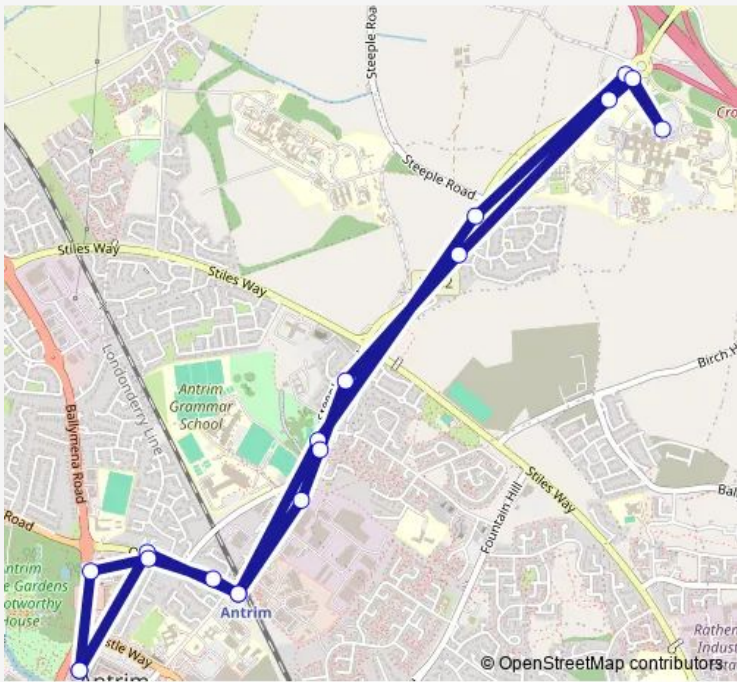

## Bus 321e Antrim Hospital Link Line

[Go to website](#)

**Direction**  
 Market Square — Market Square

18 stops

[Open route schedule](#)

- Market Square
- Oriel Road
- Antrim Depot
- Council Offices
- Bush Town Road
- Old Peoples Home
- Antrim Hospital
- Old People's Home
- Bush Road
- Bush Road 2
- Steeple Green
- Steeple View
- Subway Station Road
- Antrim Depot
- Barney's Stop
- Oriel Road
- Castle Way
- Market Square

Route schedule  
 Market Square — Market Square

Monday	07:50-18:00
Tuesday	07:50-18:00
Wednesday	07:50-18:00
Thursday	07:50-18:00
Friday	07:50-18:00
Saturday	07:30-17:30
Sunday	07:30-17:50

Route info

Direction: Market Square

Stops: 18

Trip Duration: 0 hour 19 min

321e — Antrim Hospital Link Line BusMaps

**Direction**

Market Square — Market Square

19 stops

[Open route schedule](#)

Market Square

## Route schedule

Market Square — Market Square

Monday 08:25

Tuesday 08:25

Wednesday 08:25

Thursday 08:25

Friday 08:25

Saturday —