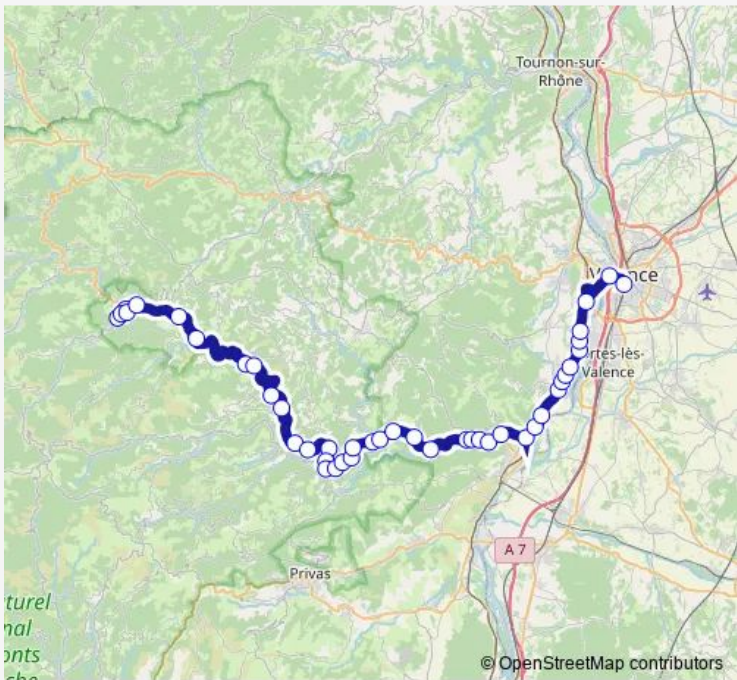

Direction
 Gare routière Valence — Collège St Louis
 45 stops
[Open route schedule](#)

- Gare routière Valence
- Sadi Carnot
- Les Freydières
- Pyrite
- Centre
- Le Vivier
- Les 4 Chemins
- Le Vertel / Cités
- Centre
- Les Cholets
- Châteaurouge
- Les Ramières
- Centre
- Cités
- Nord
- Thoac
- Centre
- Hautussac
- Beaumazet
- Hauteville
- Prahy

Route schedule
 Gare routière Valence — Collège St Louis

| | |
|-----------|-------------|
| Monday | 06:15-06:50 |
| Tuesday | 07:11-06:50 |
| Wednesday | 07:11-06:50 |
| Thursday | 07:11-06:50 |
| Friday | 07:11-06:50 |
| Saturday | — |
| Sunday | — |

Route info
 Direction: Gare routière Valence
 Stops: 45
 Trip Duration: 1 hour 40 min

E92 — Valence - St Sauv - Le Cheylard **BusMaps**

Mondon

Centre

Crt Rd231/Rd120

Centre

Rocher des Baux

La Pimpie

—

Friday

17:10

Saturday

—

Sunday

—

Route info