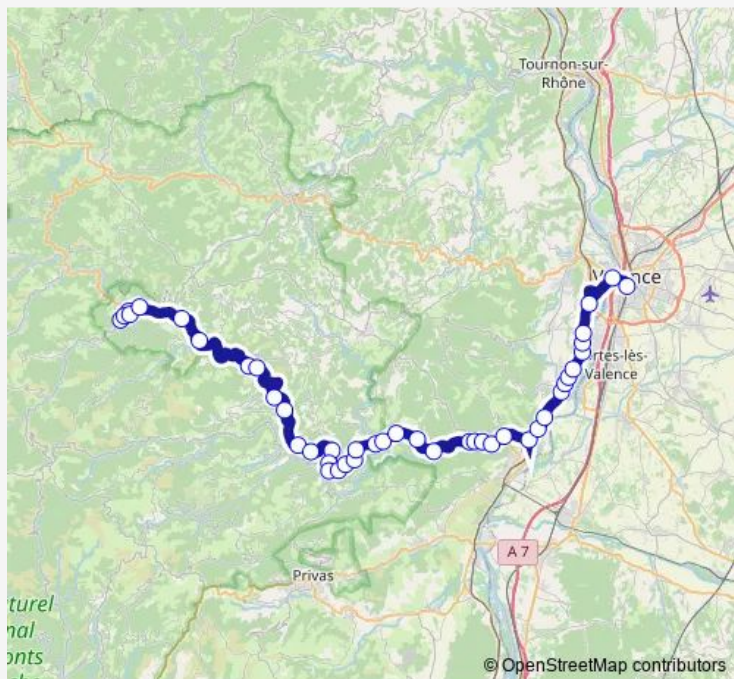

Prahy

Route schedule

Gare routière Valence — Collège St Louis

Monday 06:15-07:11

Tuesday 06:50-07:11

Wednesday 06:50-07:11

Thursday 06:50-07:11

Friday 06:50-07:11

Saturday —

Sunday —

Route info

Direction: Gare routière Valence

Stops: 45

Trip Duration: 1 hour 40 min

E92 — Valence - St Sauv - Le Cheylard

Mondon

St Andeol

Escoulenc

Le Moulinon

Centre

La Roche St Maurice

Pont du Moulinas

Le Bateau

Pont de Chervil