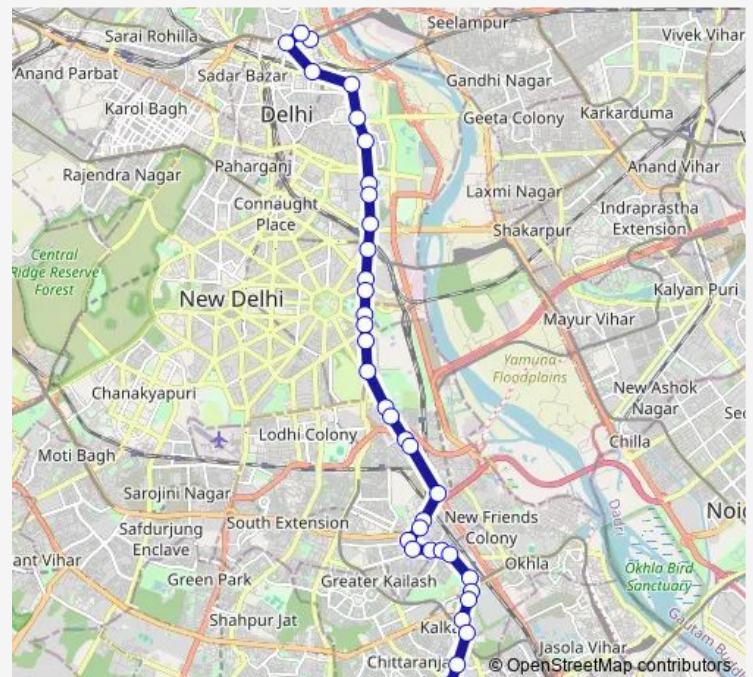

### Route schedule

Isbt Kashmere Gate Terminal — DDA Flats Kalkaji

Monday 05:27-21:15

Tuesday 05:27-21:15

Wednesday 05:27-21:15

Thursday 05:27-21:15

Friday 05:27-21:15

Saturday 05:27-21:15

### Route info

Direction: Isbt Kashmere Gate Terminal

Stops: 39

Trip Duration: 1 hour 14 min

429clup

BusMaps

Ashram (Hari Nagar)

Nehru Nagar