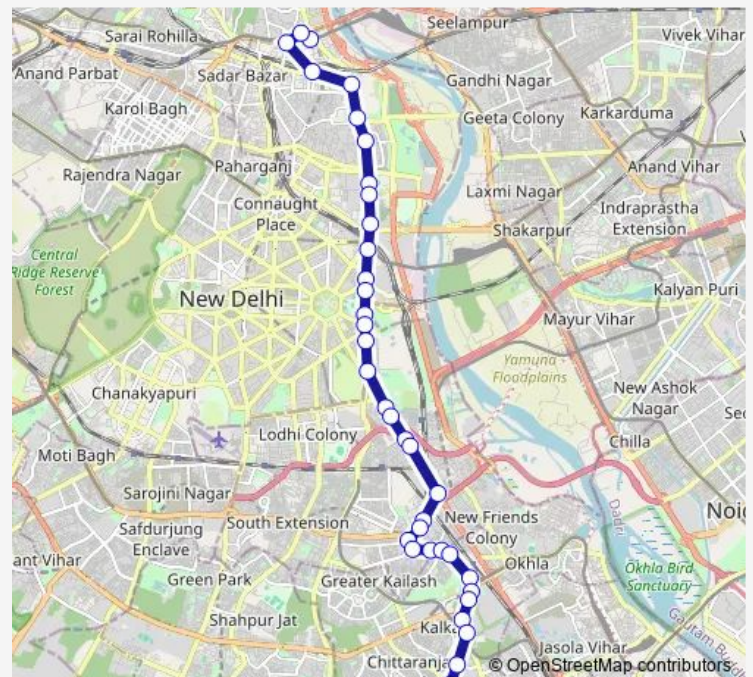

Thursday 05:27-21:15

Friday 05:27-21:15

Saturday 05:27-21:15

Sunday 05:27-21:15

Route info

Direction: Isbt Kashmere Gate Terminal

Stops: 39

Trip Duration: 1 hour 14 min

■ 429clup

BusMaps

Ashram (Hari Nagar)

Nehru Nagar

Sri Niwaspuri / PG DAV College Lajpat Nagar

Lajpat Nagar Crossing

Garhi Village

B-Block East of Kailash